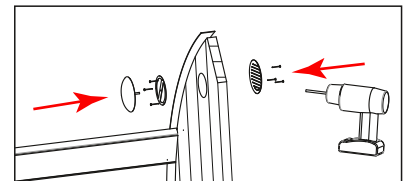

S16E

A-A

Required tools for sauna installation.

NB!

S16 without canopy

S16 with canopy

step 1

8x 4x70