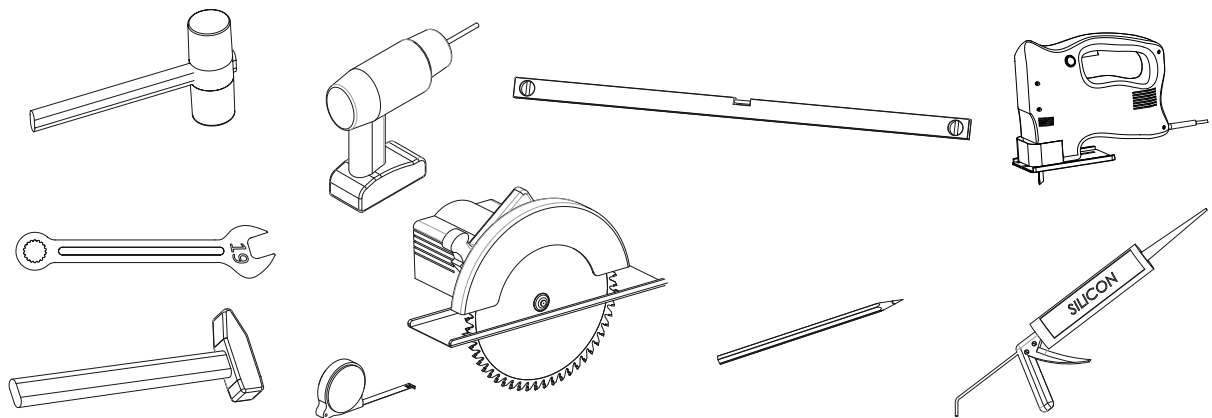

S16E

A-A

Required tools for sauna installation.

NB!

S16 without canopy

S16 with canopy

step 1

8x 4x70