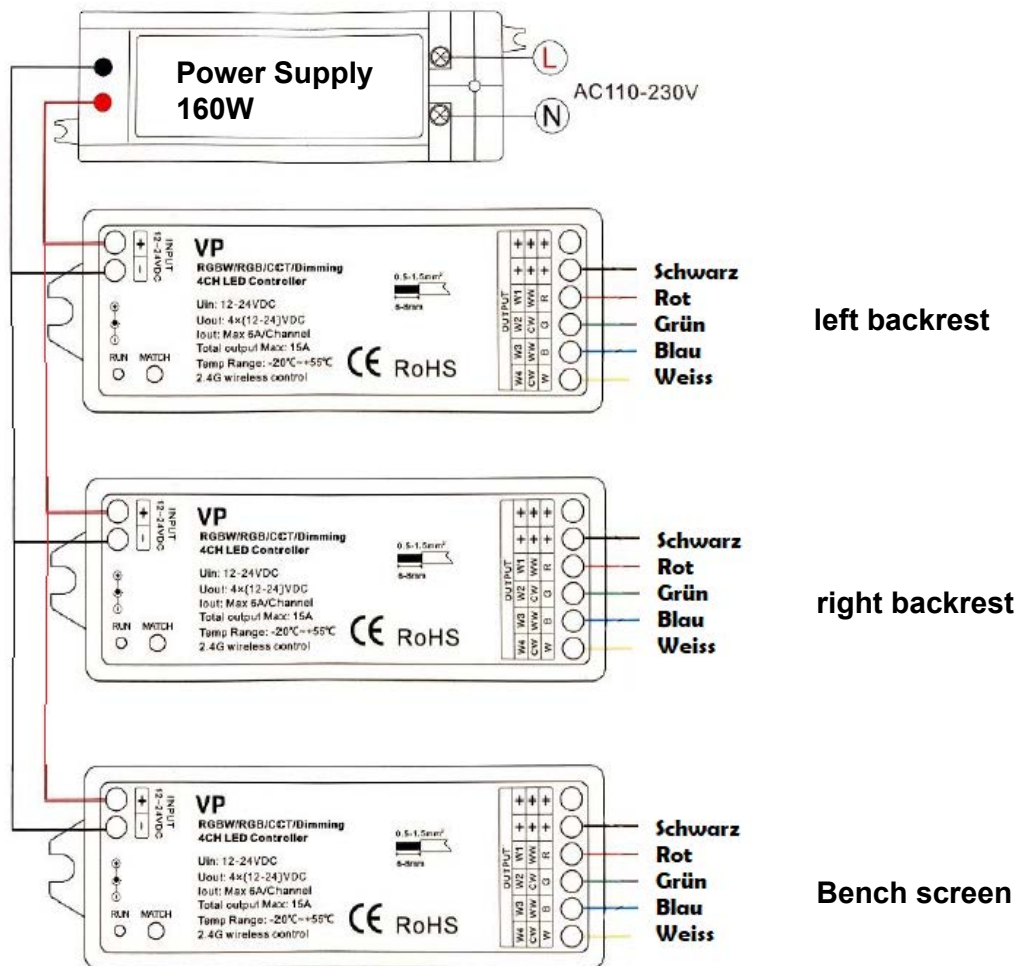

LED-Set Polaris Large

1-053-364

Pcs	Description	Keyword	Art.-Nr.
2	LED Tube 1,8m	LED-TB-18	1-047-863
2	LED Tube 0,9m	LED-TB-09	1-047-861
1	Power supply	LED-PWS-24-160	1-052-974
1	Remote unit with 4 zone	LR-4Z	1-052-087
3	Wireless driver	LC-CV-VP	1-051-767

Backrest

- 1800
- 1x 1-047-863 / LED-TB18 32,4W
- 500 900
- 2x 1-047-861 / LED-TB-09 16,2W
- 500

Bench screen

- 1800
- 1x 1-047-863 / LED-TB18 32,4W

 DIVISION OF HARVIA GROUP	LED-Set Polaris Large Polaris Large 234x206x204cm	LED -PO-L / 1-053-364
	Maßstab:	Gez. Schachermair