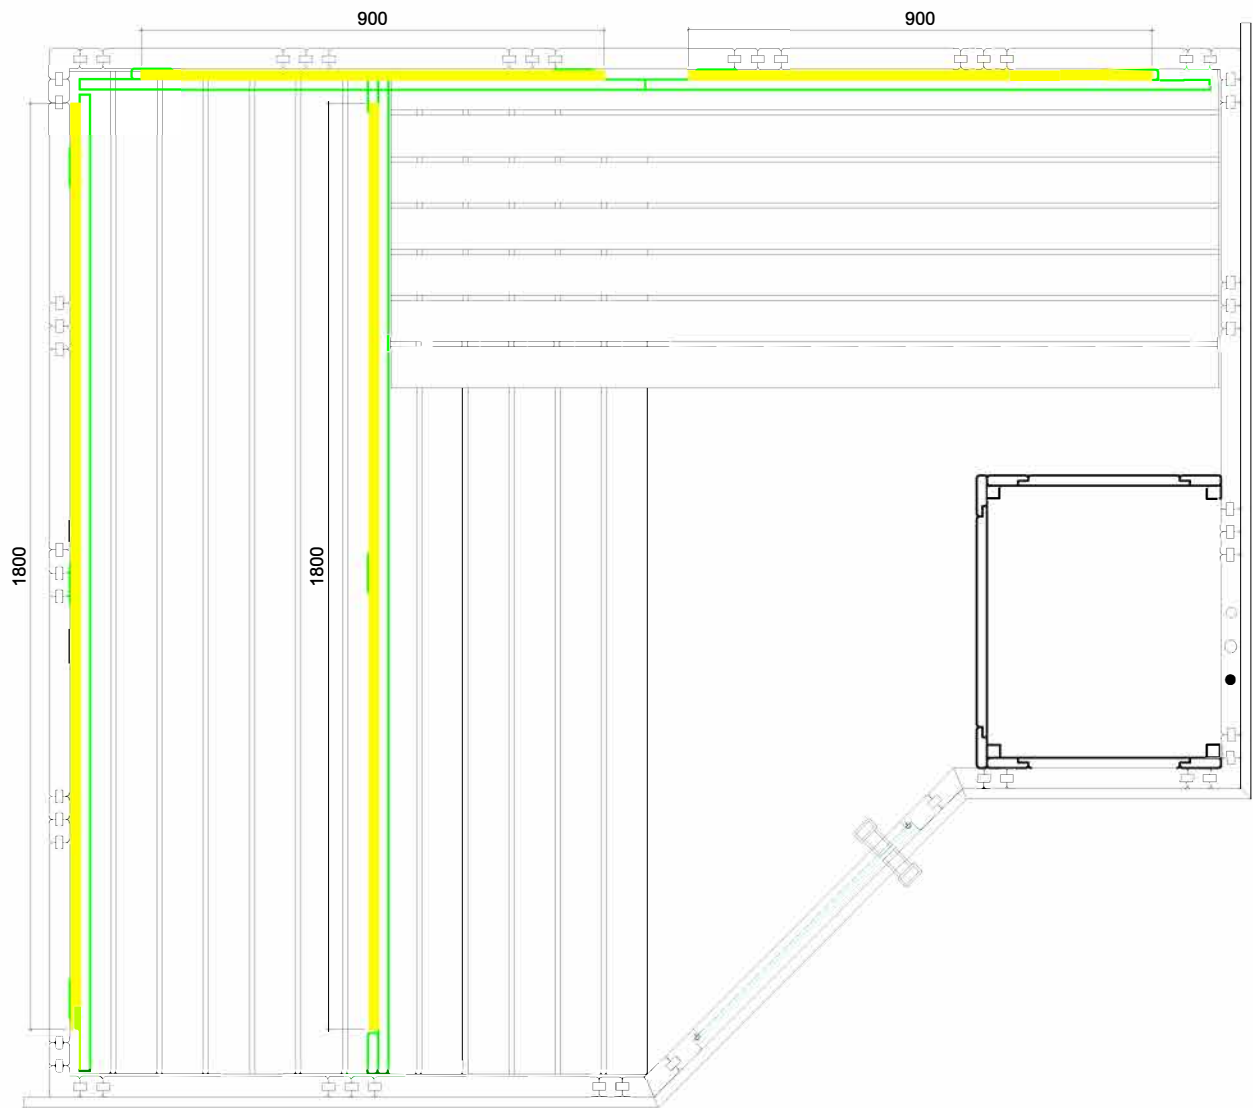

LED-Set Polaris Large

1-053-364

Pcs	Description	Keyword	Art.-Nr.
2	LED Tube 1,8m	LED-TB-18	1-047-863
2	LED Tube 0,9m	LED-TB-09	1-047-861
1	Power supply	LED-PWS-24-160	1-052-974
1	Remote unit with 4 zone	LR-4Z	1-052-087
3	Wireless driver	LC-CV-VP	1-051-767

Backrest

- 1800
- 1x 1-047-863 / LED-TB18 32,4W
- 500 900
- 2x 1-047-861 / LED-TB-09 16,2W
- 500

Bench screen

- 1800
- 1x 1-047-863 / LED-TB18 32,4W

 DIVISION OF HARVIA GROUP	LED-Set Polaris Large Polaris Large 234x206x204cm	LED -PO-L / 1-053-364
	Maßstab:	Gez. Schachermair