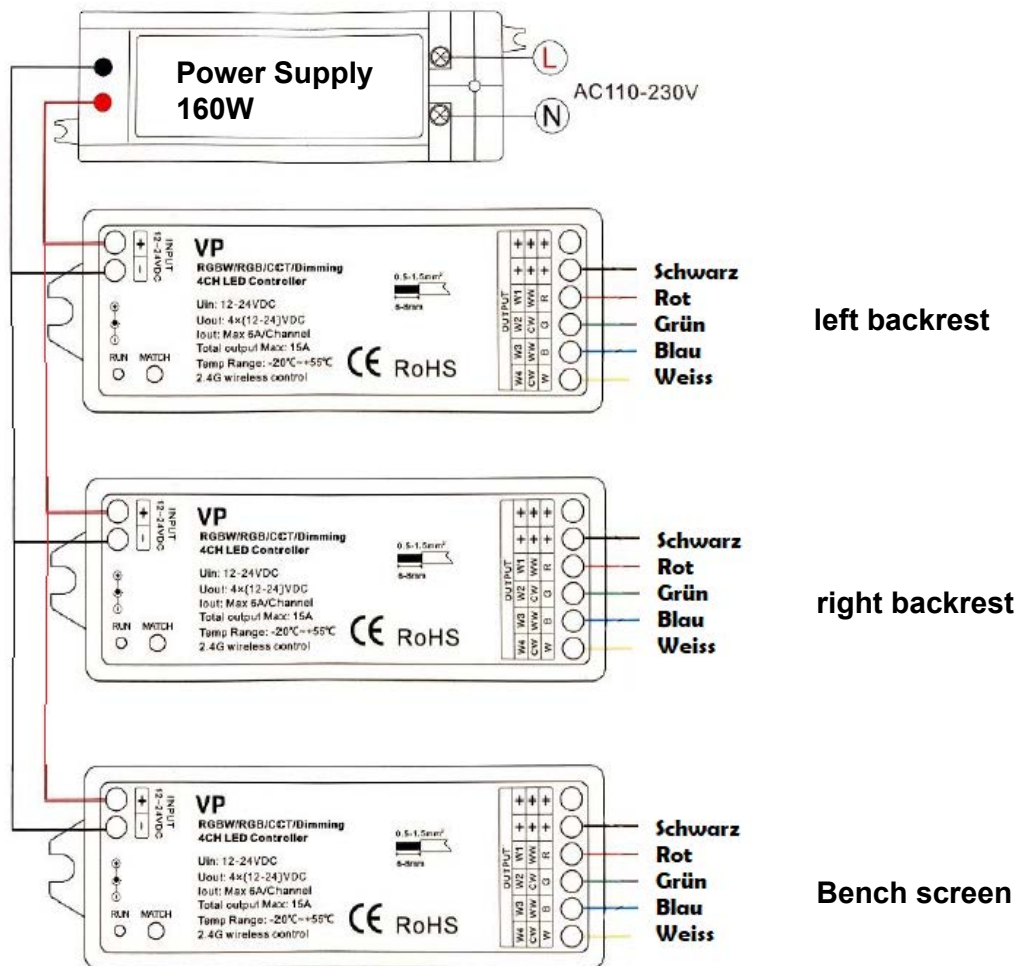

LED-Set Panorama Small

1-053-376

Pcs	Description	Keyword	Art.-Nr.
2	LED Tube 1,8m	LED-TB-18	1-047-863
1	LED Tube 1,4m	LED-TB-14	1-047-862
1	Power supply	LED-PWS-24-160	1-052-974
1	Remote unit with 4 zone	LR-4Z	1-052-087
3	Wireless driver	LC-CV-VP	1-051-767

Backrest

1x 1-047-863 / LED-TB18 32,4W

4x 1-047-862 / LED TB-14 25,2W

Bench screen

1x 1-047-863 / LED-TB18 32,4W

sentiotec DIVISION OF HARVIA GROUP

LED-Set Panorama Small
Panorama Small 214x159x201 cm

LED-PA-S / 1-053-376

Maßstab:

Gez. Schachermair

Datum 17.07.2019

Letzte Änd.