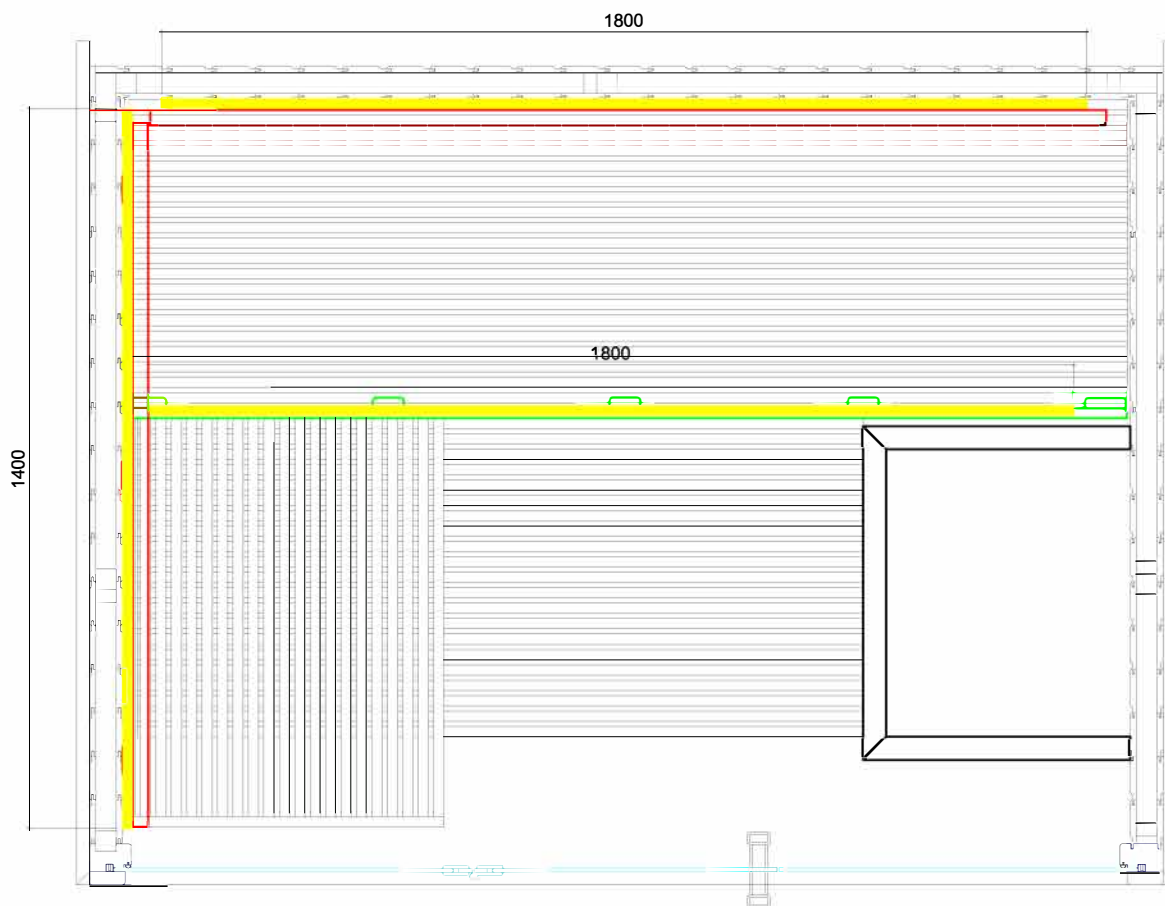

LED-Set Panorama Small

1-053-376

Pcs	Description	Keyword	Art.-Nr.
2	LED Tube 1,8m	LED-TB-18	1-047-863
1	LED Tube 1,4m	LED-TB-14	1-047-862
1	Power supply	LED-PWS-24-160	1-052-974
1	Remote unit with 4 zone	LR-4Z	1-052-087
3	Wireless driver	LC-CV-VP	1-051-767

Backrest

1x 1-047-863 / LED-TB18 32,4W

4x 1-047-862 / LED TB-14 25,2W

Bench screen

1x 1-047-863 / LED-TB18 32,4W

sentiotec DIVISION OF HARVIA GROUP

LED-Set Panorama Small
Panorama Small 214x159x201 cm

LED-PA-S / 1-053-376

Maßstab:

Gez. Schachermair

Datum 17.07.2019

Letzte Änd.