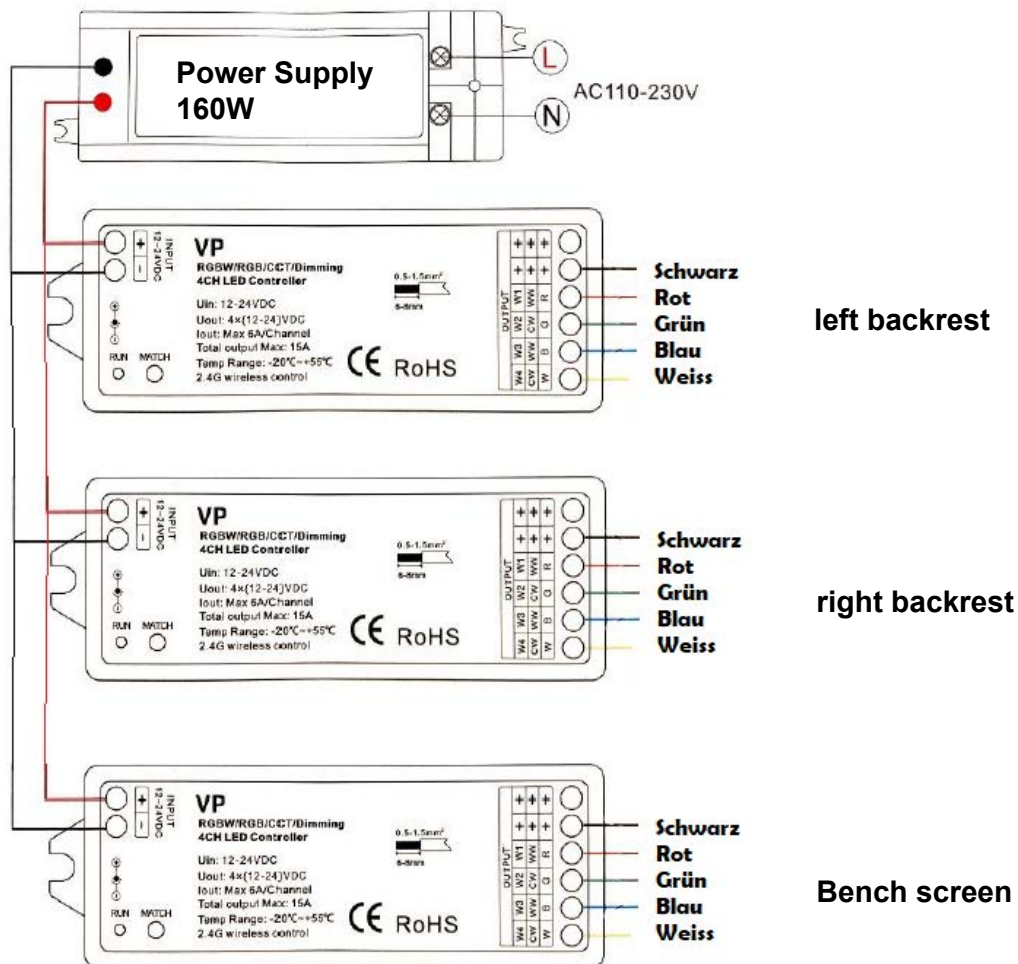

LED-Set Panorama Large

1-053-375

Pcs	Description	Keyword	Art.-Nr.
3	LED Tube 1,8m	LED-TB-18	1-047-863
1	Power supply	LED-PWS-24-160	1-052-974
1	Remote unit with 4 zone	LR-4Z	1-052-087
3	Wireless driver	LC-CV-VP	1-051-767

Backrest

2x 1800
1-047-863 / LED-TB18 32,4W

Bench screen

1x 1800
1-047-863 / LED-TB18 32,4W

	LED-Set Panorama Large	LED -PA-L / 1-053-375
	Panorama Large 1-038-850	
Maßstab:	Gez. Schachermair	Datum 17.07.2019
		Letzte Änd.