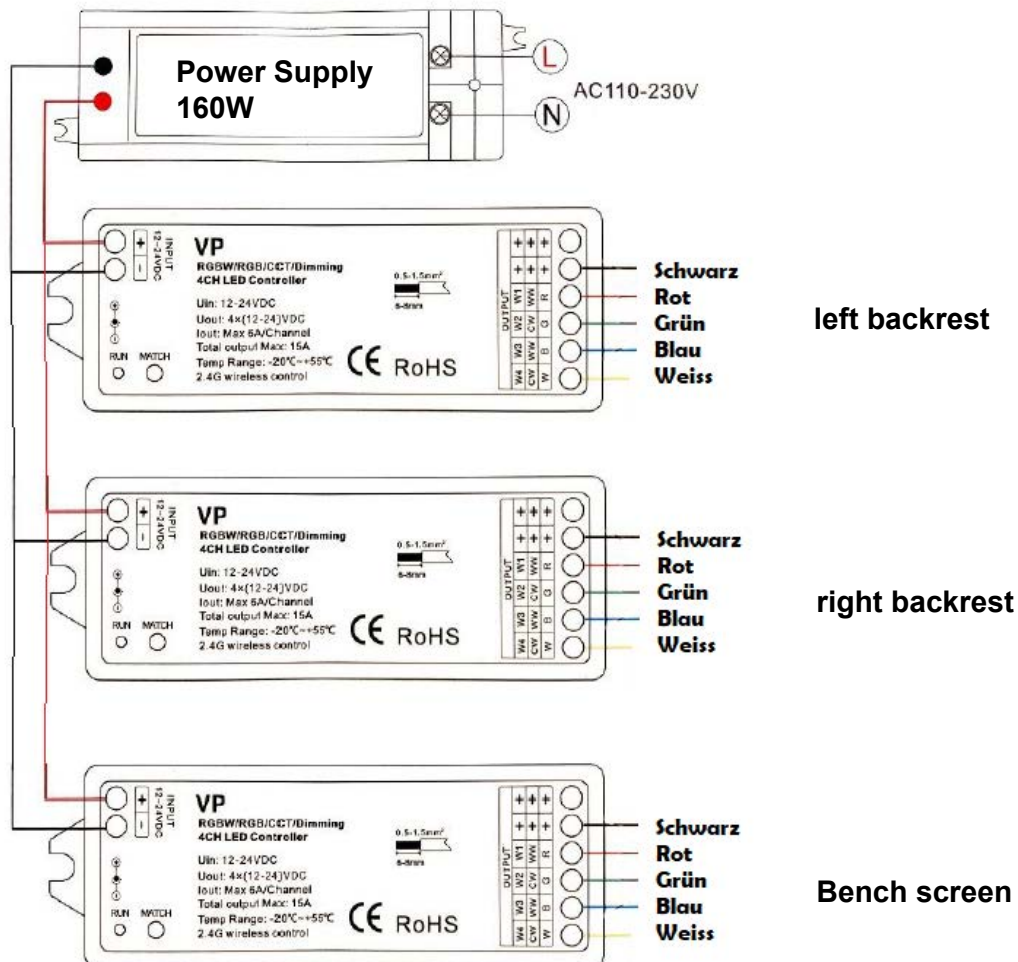

LED-Set Arktis Infra+

1-053-363

Pcs	Description	Keyword	Art.-Nr.
1	LED Tube 1,8m	LED-TB-18	1-047-863
1	LED Tube 0,9m	LED-TB-09	1-047-861
4	LED Tube 0,5m	LED-TB-05	1-047-860
1	Power supply	LED-PWS-24-160	1-052-974
1	Remote unit with 4 zone	LR-4Z	1-052-087
3	Wireless driver	LC-CV-VP	1-051-767

Backrest

1x  1-047-861 / LED-TB-09 16,2W

4x  1-047-860 / LED-TB-05 9W

Bench screen

1x  1-047-863 / LED-TB18 32,4W

  DIVISION OF HARVIA GROUP	LED-Set Arktis Infra+ Arktis Infra+ 234x206x204cm	LED -AR-IR / 1-053-363	
	Maßstab:	Gez. Schachermair	Datum 17.07.2019 Letzte Änd.