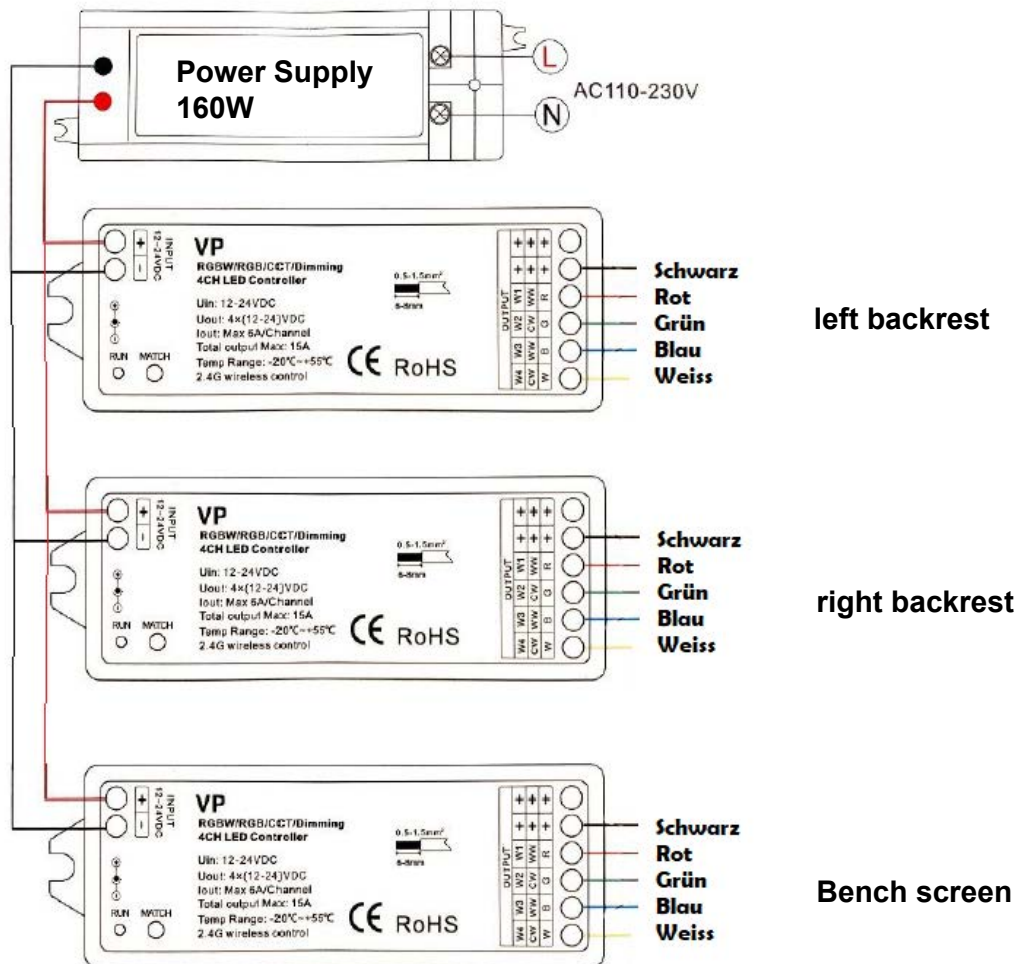

# LED-Set Alaska View

1-053-361

Pcs	Description	Keyword	Art.-Nr.
3	LED Tube 1,8m	LED-TB-18	1-047-863
1	Power supply	LED-PWS-24-160	1-052-974
1	Remote unit with 4 zone	LR-4Z	1-052-087
3	Wireless driver	LC-CV-VP	1-051-767

## Backrest

2x  1-047-863 / LED-TB18 32,4W

## Bench screen

1x  1-047-863 / LED-TB18 32,4W

  DIVISION OF HARVIA GROUP	LED-Set Alaska View	LED-AL-V / 1-053-361	
	Alaska View 208x206x204 cm		
			Datum 17.07.2019
Maßstab:		Gez. Schachermair	Letzte Änd.