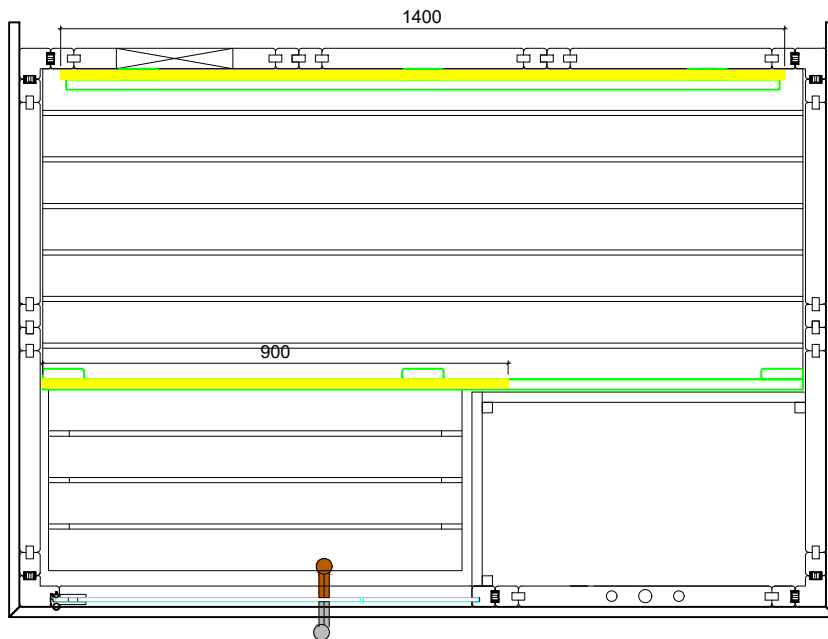

LED-Set Alaska Mini

1-053-362

Pcs	Description	Keyword	Art.-Nr.
1	LED Tube 1,4m	LED-TB-14	1-047-862
1	LED Tube 0,9m	LED-TB-09	1-047-861
1	Power supply	LED-PWS-24-90	1-047-972
1	Remote unit with 4 zone	LR-4Z	1-052-087
2	Wireless driver	LC-CV-VP	1-051-767

Backrest

1x 
 1-047-862 / LED TB-14 25,2W

Bench screen

1x 
 1-047-861 / LED-TB-09 16,2W