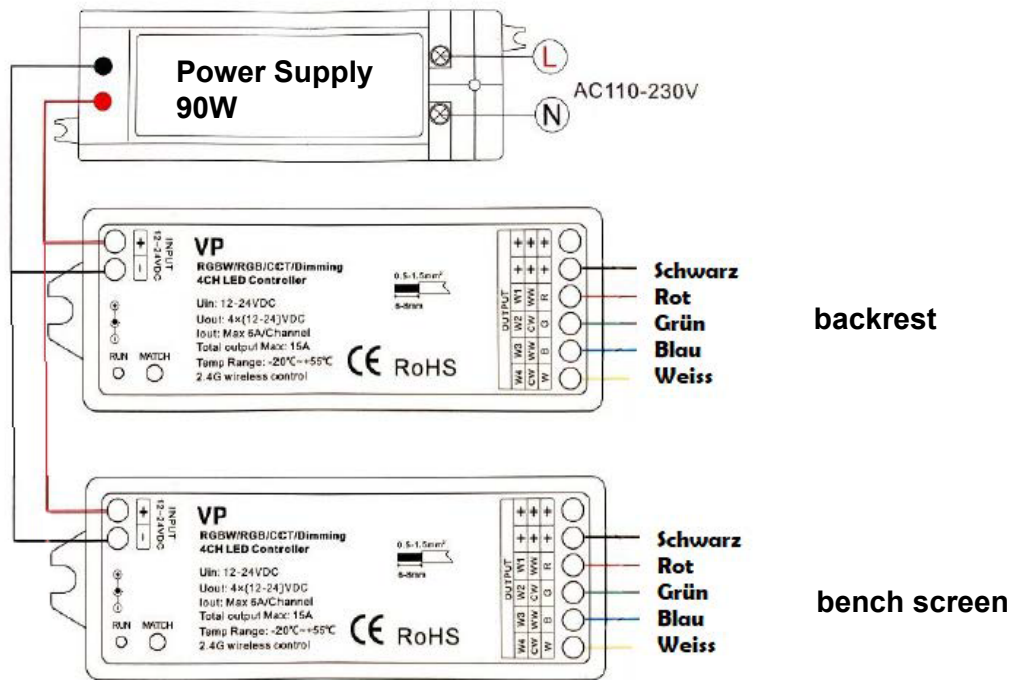

LED-Set Alaska Mini

1-053-362

Pcs	Description	Keyword	Art.-Nr.
1	LED Tube 1,4m	LED-TB-14	1-047-862
1	LED Tube 0,9m	LED-TB-09	1-047-861
1	Power supply	LED-PWS-24-90	1-047-972
1	Remote unit with 4 zone	LR-4Z	1-052-087
2	Wireless driver	LC-CV-VP	1-051-767

Backrest

1x 
 1-047-862 / LED TB-14 25,2W

Bench screen

1x 
 1-047-861 / LED-TB-09 16,2W