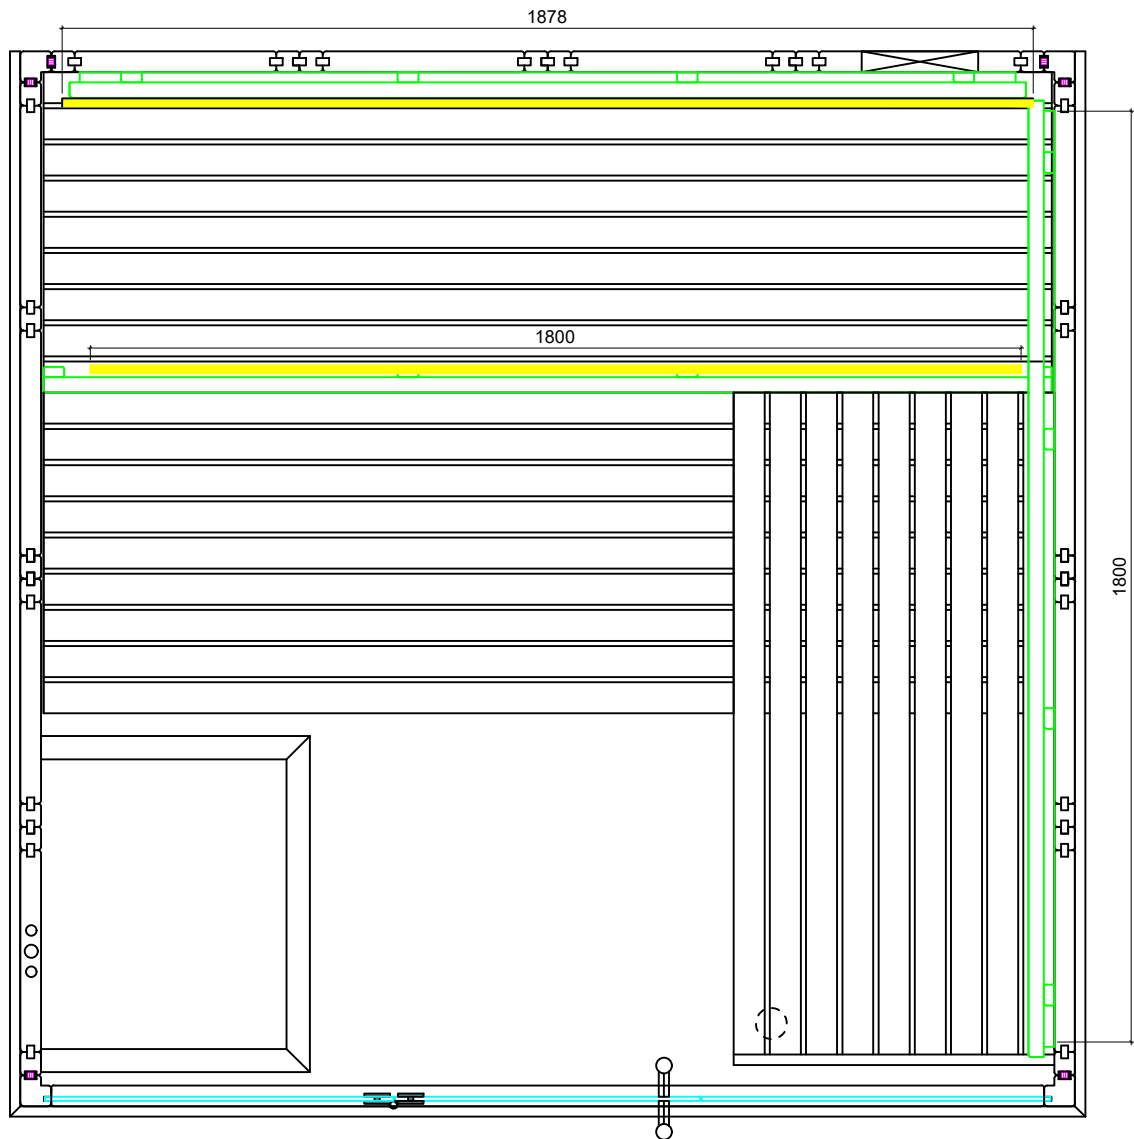

LED-Set 3 Balance View Small

1-052-432

Pcs	Description	Keyword	Art.-Nr.
1	LED Tube 1,8m	LED-TB-18	1-047-863
1	Power supply	LED-PWS-24-90	1-047-869
1	Remote unit with 1 zone	LR-1Z	1-051-771
2	Wireless driver	LC-CV-VP	1-051-767

Ceiling (already mounted)

Bench screen

	LED-Set 3 Balance View Large	B-V-L-LED-SET3 / 1-052-428	
	Balance View Large 206x208x204cm		
	Gez. Schachermair	Datum 19.12.2022	
	Letzte Änderung	Datum 19.01.2023	

Ceiling (already mounted)

Bench screen

	LED-Set 3 Balance View Small	B-V-S-LED-SET3 / 1-052-432	
	Balance View Small 158x208x204cm		
		Gez. Schachermair	Datum 19.12.2022
	Letzte Änderung	Datum 19.01.2023	