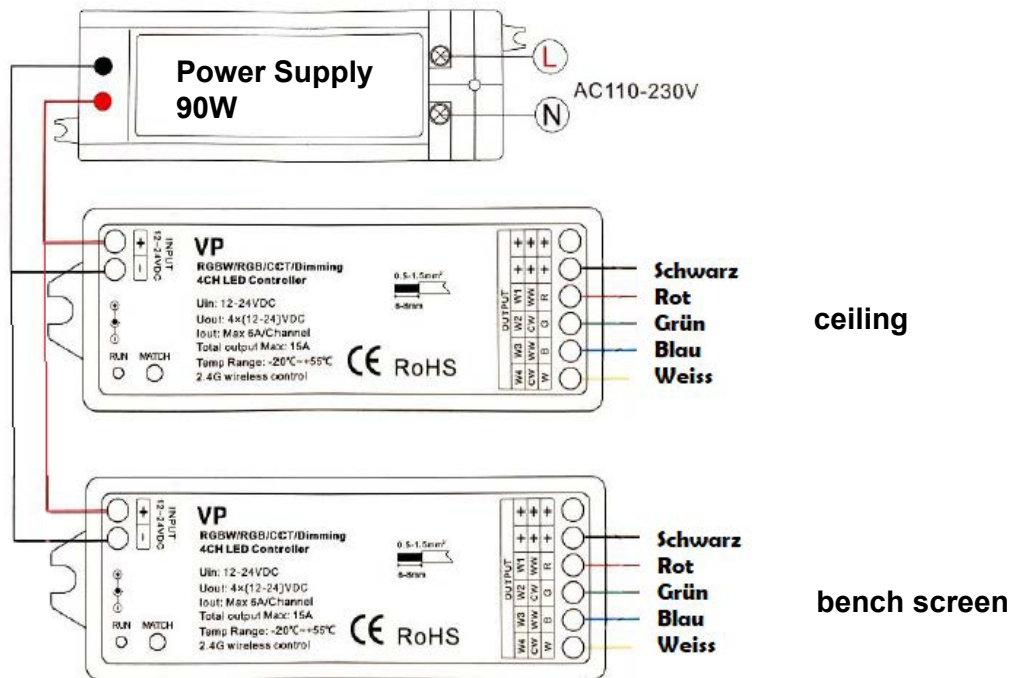

LED-Set 3 Balance View Small

1-052-432

Pcs	Description	Keyword	Art.-Nr.
1	LED Tube 1,8m	LED-TB-18	1-047-863
1	Power supply	LED-PWS-24-90	1-047-869
1	Remote unit with 1 zone	LR-1Z	1-051-771
2	Wireless driver	LC-CV-VP	1-051-767

Ceiling (already mounted)

Bench screen

	LED-Set 3 Balance View Large	B-V-L-LED-SET3 / 1-052-428	
	Balance View Large 206x208x204cm		
	Gez. Schachermair	Datum 19.12.2022	
	Letzte Änderung	Datum 19.01.2023	

Ceiling (already mounted)

Bench screen

	LED-Set 3 Balance View Small	B-V-S-LED-SET3 / 1-052-432	
	Balance View Small 158x208x204cm		
		Gez. Schachermair	Datum 19.12.2022
	Letzte Änderung	Datum 19.01.2023	