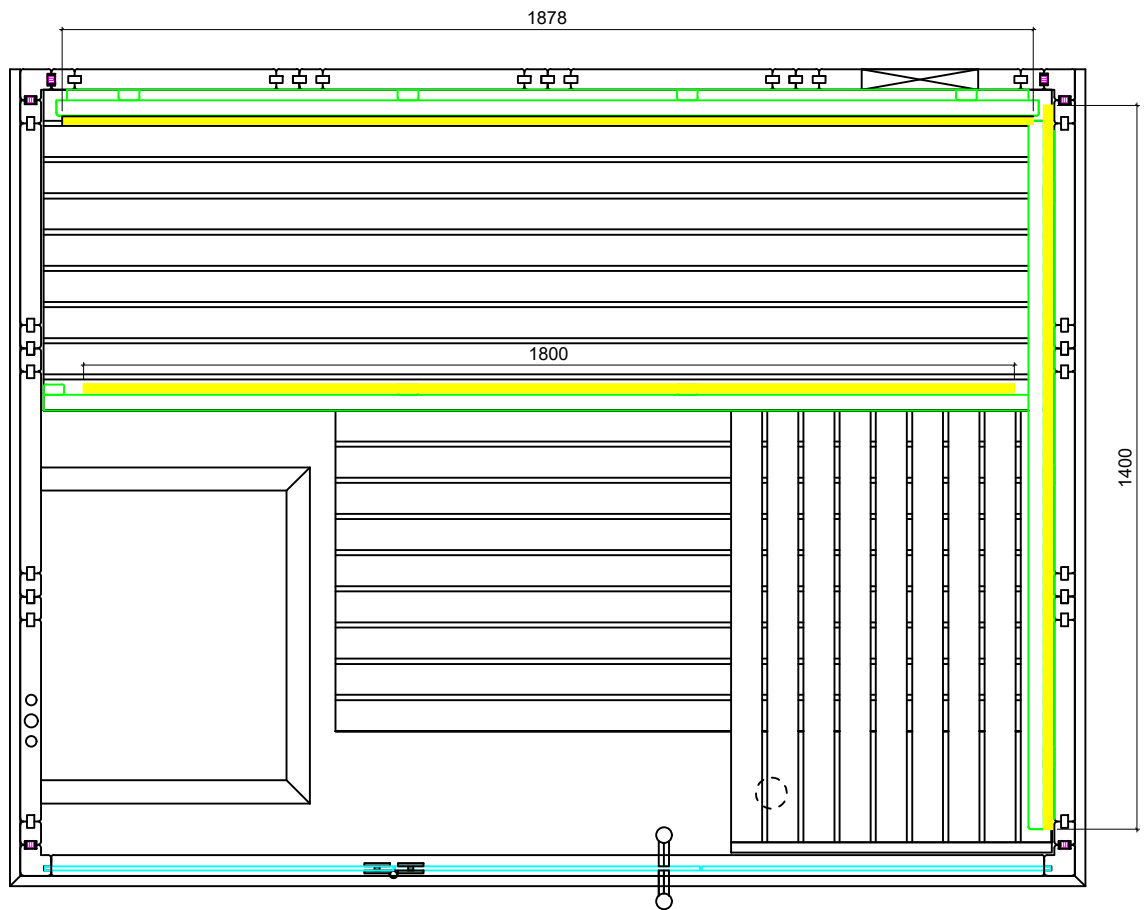

LED-Set 3 Balance View Small

1-052-432

Pcs	Description	Keyword	Art.-Nr.
1	LED Tube 1,8m	LED-TB-18	1-047-863
1	Power supply	LED-PWS-24-90	1-047-869
1	Remote unit with 1 zone	LR-1Z	1-051-771
2	Wireless driver	LC-CV-VP	1-051-767

Ceiling (already mounted)

Bench screen

	LED-Set 3 Balance View Large	B-V-L-LED-SET3 / 1-052-428	
	Balance View Large 206x208x204cm		
	Gez. Schachermair	Datum 19.12.2022	
	Letzte Änderung	Datum 19.01.2023	

Ceiling (already mounted)

Bench screen

	LED-Set 3 Balance View Small	B-V-S-LED-SET3 / 1-052-432	
	Balance View Small 158x208x204cm		
		Gez. Schachermair	Datum 19.12.2022
	Letzte Änderung	Datum 19.01.2023	