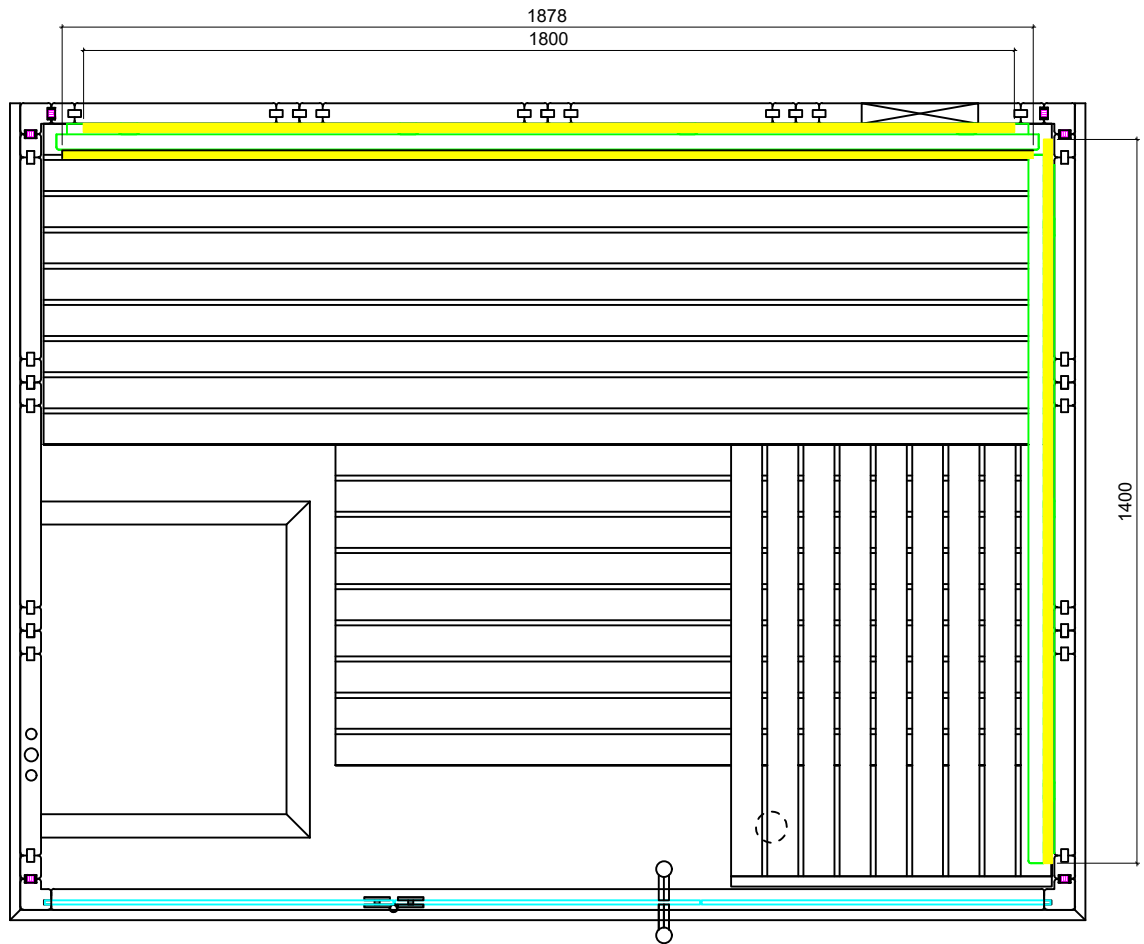

LED-Set 2 Balance View Small

1-052-431

Pcs	Description	Keyword	Art.-Nr.
1	LED Tube 1,8m	LED-TB-18	1-047-863
1	LED Tube 1,4m	LED-TB-14	1-047-862
1	Power supply	LED-PWS-24-90	1-047-869
1	Remote unit with 4 zone	LR-4Z	1-052-087
2	Wireless driver	LC-CV-VP	1-051-767

Ceiling (already mounted)

Backrests

sentiotec HARVIA
DIVISION OF HARVIA GROUP

LED-Set 2 Balance View Small
Balance View Small 158x208x204cm

B-V-S-LED-SET2 / 1-052-431

Gez. Schachermair
Letzte Änderung

Datum 19.12.2022
Datum 19.01.2023