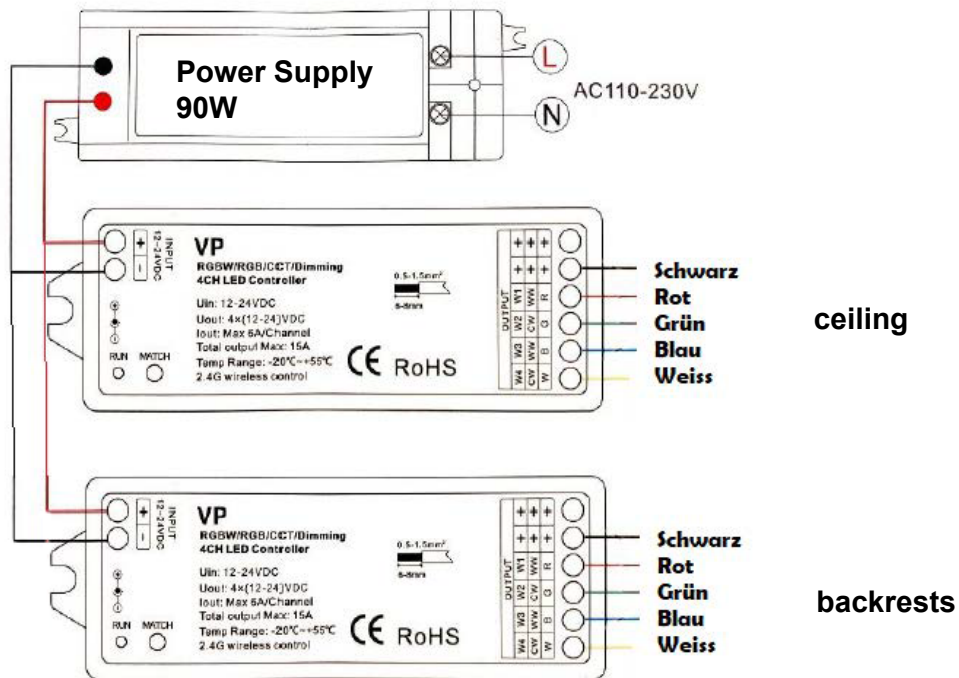

LED-Set 2 Balance View Small

1-052-431

Pcs	Description	Keyword	Art.-Nr.
1	LED Tube 1,8m	LED-TB-18	1-047-863
1	LED Tube 1,4m	LED-TB-14	1-047-862
1	Power supply	LED-PWS-24-90	1-047-869
1	Remote unit with 4 zone	LR-4Z	1-052-087
2	Wireless driver	LC-CV-VP	1-051-767

Ceiling (already mounted)

Backrests

sentiotec HARVIA
DIVISION OF HARVIA GROUP

LED-Set 2 Balance View Small
Balance View Small 158x208x204cm

B-V-S-LED-SET2 / 1-052-431

Gez. Schachermair
Letzte Änderung

Datum 19.12.2022
Datum 19.01.2023