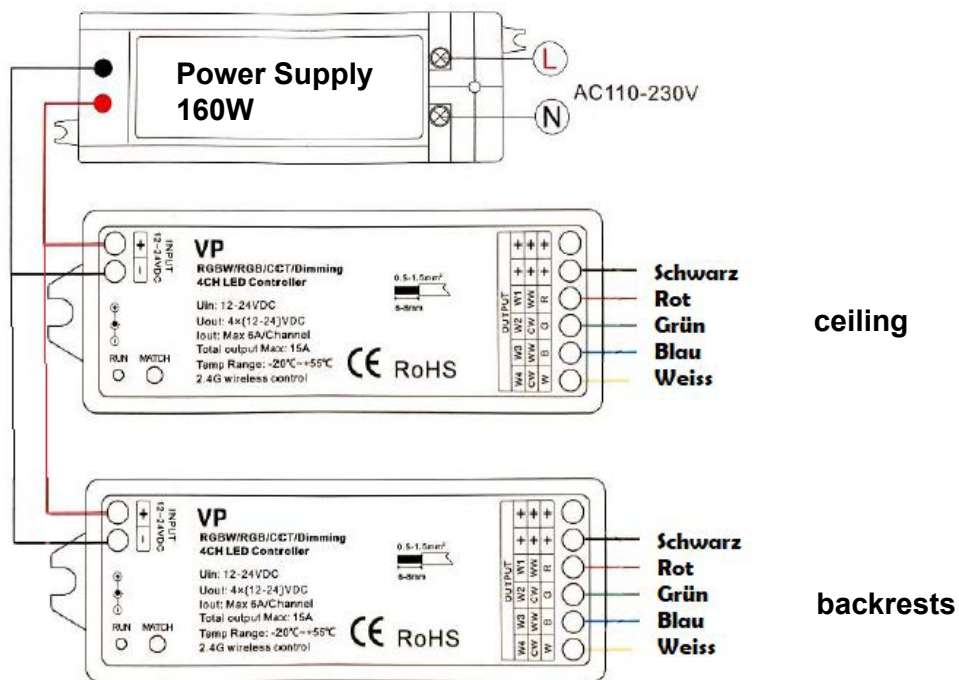

LED-Set 2 Balance View Large

1-052-427

Pcs	Description	Keyword	Art.-Nr.
2	LED Tube 1,8m	LED-TB-18	1-047-863
1	Power supply	LED-PWS-24-160	1-052-974
1	Remote unit with 1 zone	LR-1Z	1-051-771
2	Wireless driver	LC-CV-VP	1-051-767

Ceiling (already mounted)

Backrests

	LED-Set 2 Balance View Large	B-V-L-LED-SET2 / 1-052-427	
	Balance View Large 206x208x204cm		
	Gez. Schachermair	Datum 19.12.2022	
	Letzte Änderung	Datum 19.01.2023	