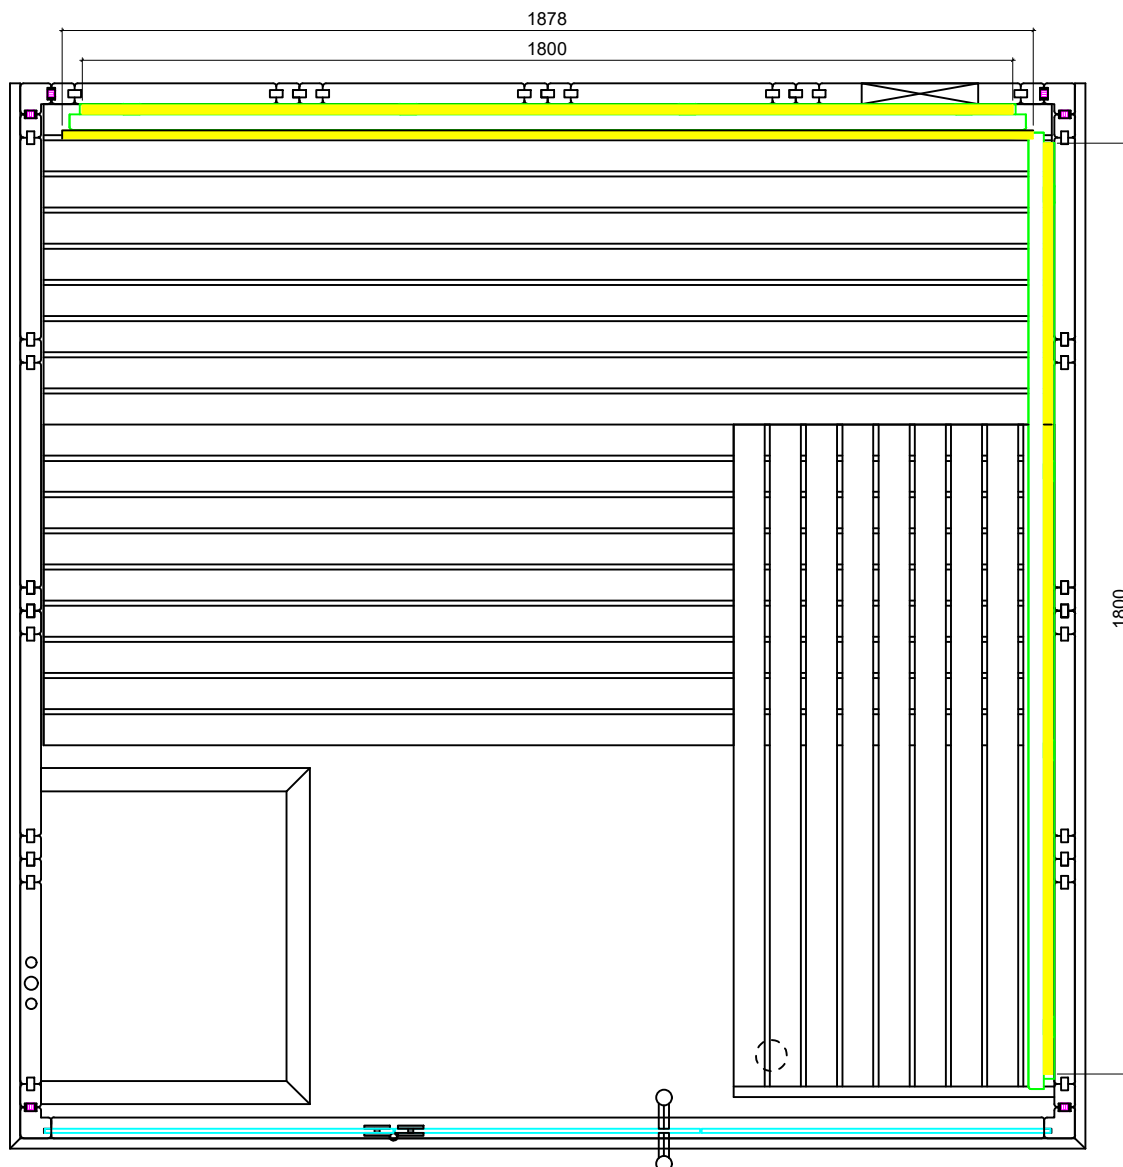

LED-Set 2 Balance View Large

1-052-427

Pcs	Description	Keyword	Art.-Nr.
2	LED Tube 1,8m	LED-TB-18	1-047-863
1	Power supply	LED-PWS-24-160	1-052-974
1	Remote unit with 1 zone	LR-1Z	1-051-771
2	Wireless driver	LC-CV-VP	1-051-767

Ceiling (already mounted)

Backrests

	LED-Set 2 Balance View Large	B-V-L-LED-SET2 / 1-052-427	
	Balance View Large 206x208x204cm		
	Gez. Schachermair	Datum 19.12.2022	
	Letzte Änderung	Datum 19.01.2023	