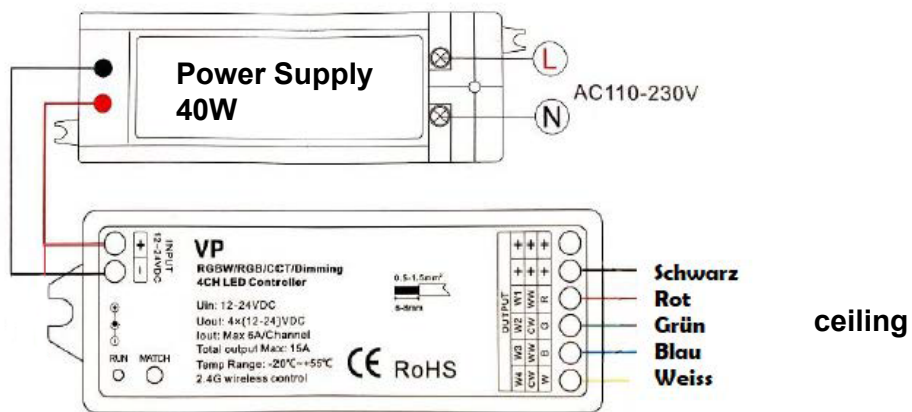

LED-Set Family

1-053-848

Pcs	Description	Keyword	Art.-Nr.
1	Remote unit with 1 zone	LR-1Z	1-051-771
1	Wireless driver	LC-CV-VP	1-051-767

Ceiling (already mounted)

1x 1-047-863 / LED-TB-18 32,4W

	LED-Set Family		LED-FA / 1-053-848	
	Family Large 195x189x204cm			
	Family Medium 195x159x204cm		Gez. Schachermair	Datum 08.02.2024
		Letzte Änderung	Datum 12.02.2024	