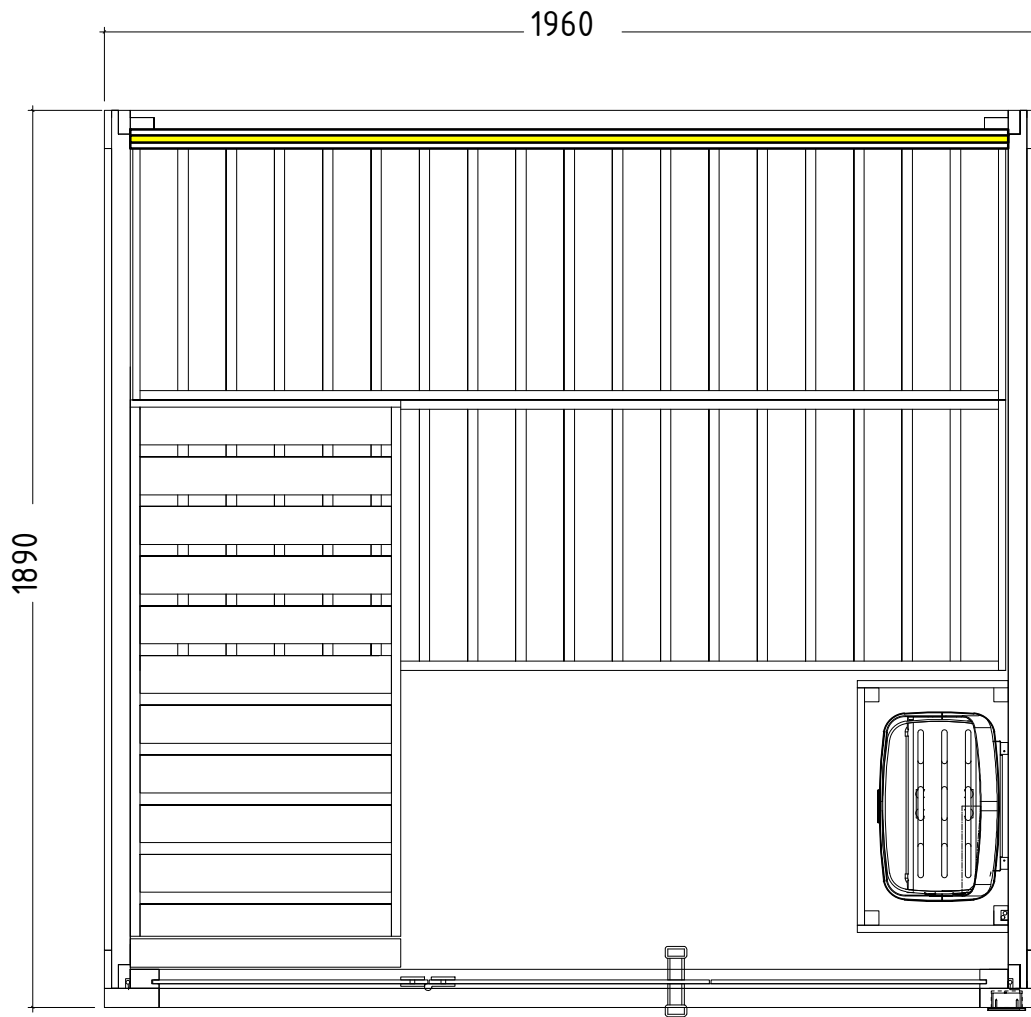

LED-Set Family

1-053-848

Pcs	Description	Keyword	Art.-Nr.
1	Remote unit with 1 zone	LR-1Z	1-051-771
1	Wireless driver	LC-CV-VP	1-051-767

Ceiling (already mounted)

1x 1-047-863 / LED-TB-18 32,4W

	LED-Set Family		LED-FA / 1-053-848	
	Family Large 195x189x204cm			
	Family Medium 195x159x204cm		Gez. Schachermair	Datum 08.02.2024
		Letzte Änderung	Datum 12.02.2024	