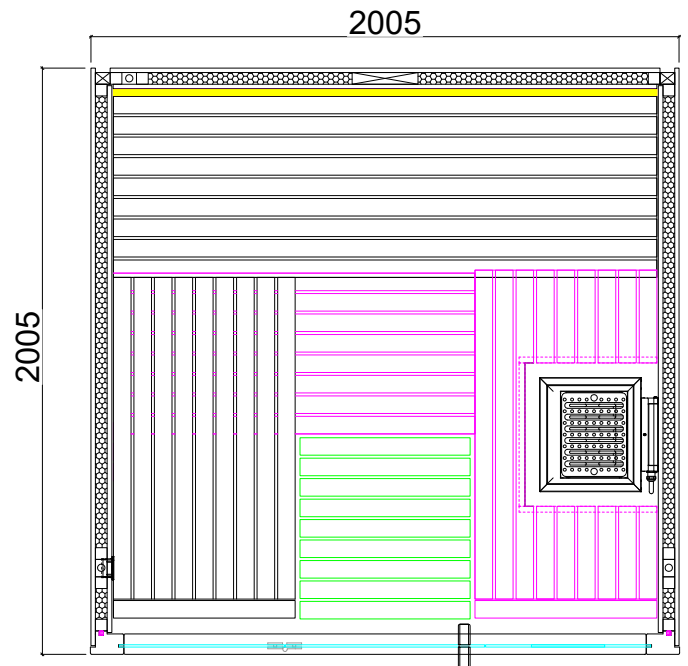

## Details

Art.-Nr.	Variants
Dimensions [mm]	2005 x 2005 x 2100
Construction	Element
Wall thickness [mm]	70
Type of wood interior	Lime
Interior	Prestige
Benches number (top / above)	2/1
Adjustable headboard on a bench	No
Door dimensions [mm]	680 x 1985 x 8
Door hinge left and right	Yes
Glass elements dimensions [mm]	563 x 2018 x 8
Infrared full spectrum heater [W]	No
Headrests number	2
Heater safety guard [mm]	Integr.
Floor grid [mm]	580 x 410 x 40
Silicone cables for saunaheater [m]	5
Persons	5
Volume [m <sup>3</sup> ]	7
Mirrored assembly option	Yes

## Floor plan

Structure left

Structure right