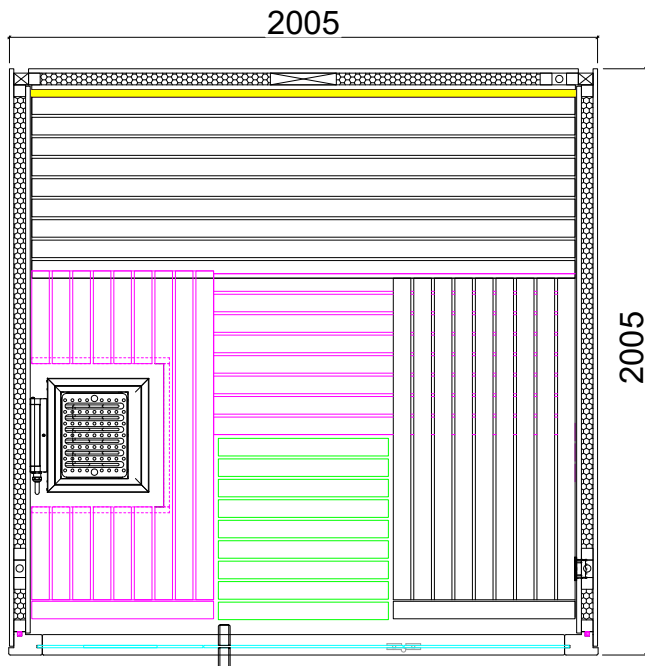

FUJI LARGE

Grundriss

Aufbau links