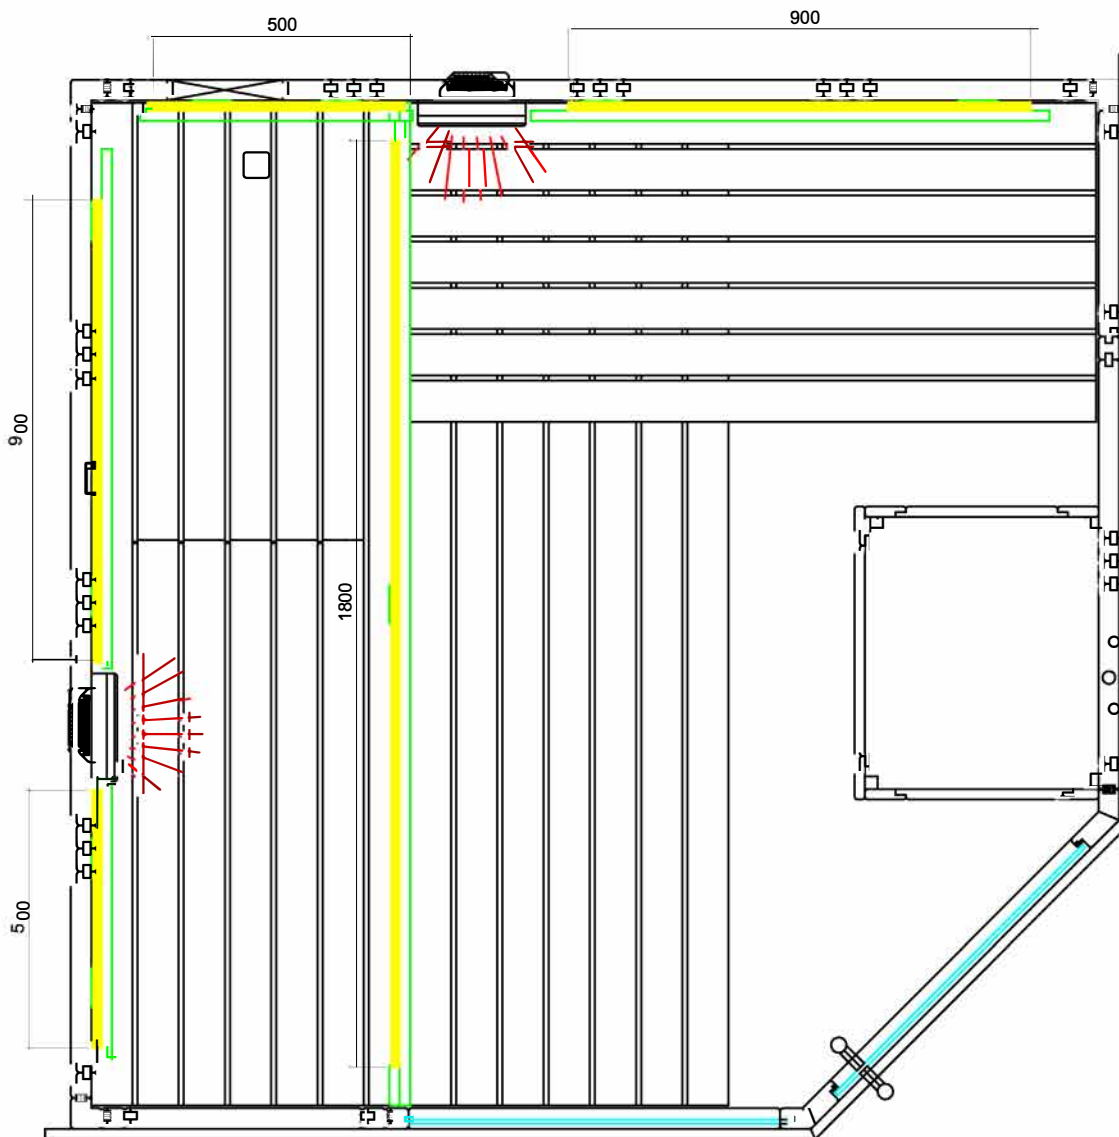

LED-Set Alaska Corner Infra+

1-053-358

Pcs	Description	Keyword	Art.-Nr.
1	LED Tube 1,8m	LED-TB-18	1-047-863
2	LED Tube 0,9m	LED-TB-09	1-047-861
2	LED Tube 0,5m	LED-TB-05	1-047-860
1	Power supply	LED-PWS-24-90	1-047-972
1	Remote unit with 4 zone	LR-4Z	1-052-087
3	Wireless driver	LC-CV-VP	1-051-767

Backrest

2x  1-047-861 / LED-TB-09 16,2W
500

2x  1-047-860 / LED-TB-05 9W

Bench screen

1x  1-047-863 / LED-TB18 32,4W

	LED-Set Alaska Corner Infra+	LED-AL-C-IR / 1-053-358
	Alaska Corner Infra+ 206x206x204cm	
	Maßstab:	Gez. Schachermair