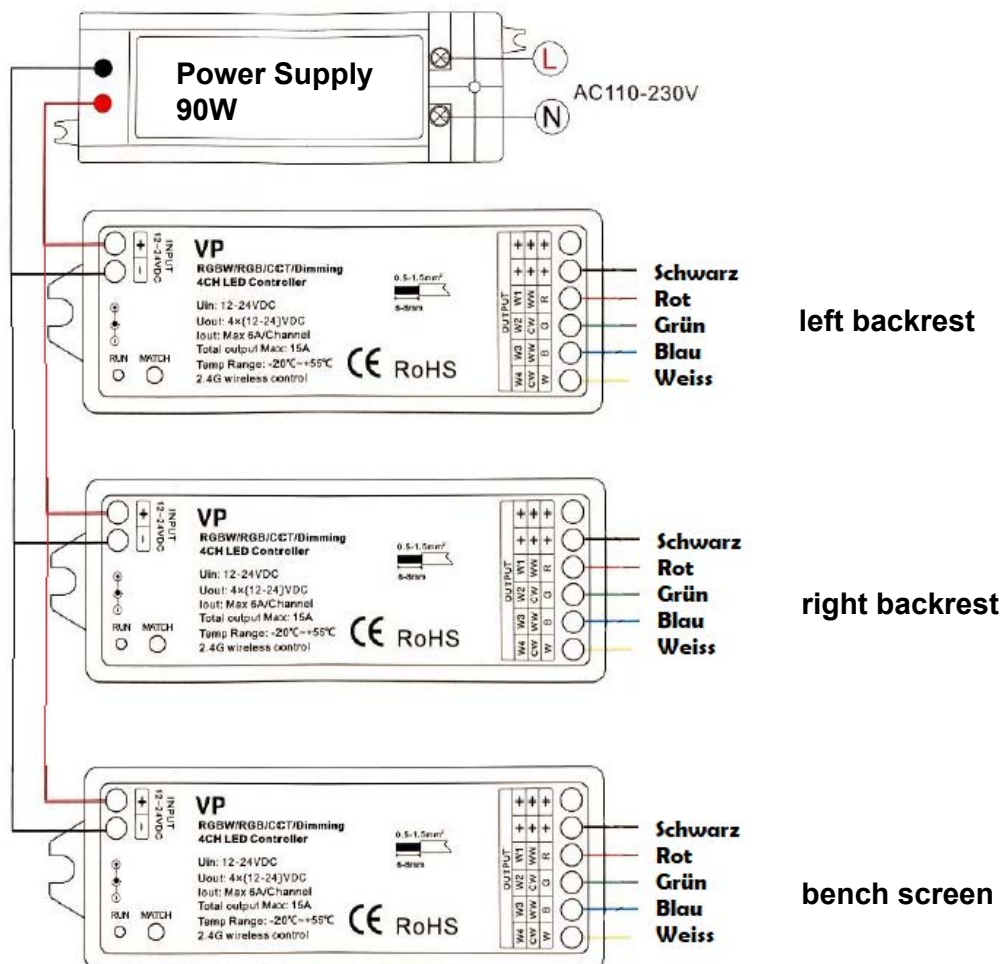

LED-Set Alaska Corner Infra+

1-053-358

Pcs	Description	Keyword	Art.-Nr.
1	LED Tube 1,8m	LED-TB-18	1-047-863
2	LED Tube 0,9m	LED-TB-09	1-047-861
2	LED Tube 0,5m	LED-TB-05	1-047-860
1	Power supply	LED-PWS-24-90	1-047-972
1	Remote unit with 4 zone	LR-4Z	1-052-087
3	Wireless driver	LC-CV-VP	1-051-767

Backrest

2x  1-047-861 / LED-TB-09 16,2W
500

2x  1-047-860 / LED-TB-05 9W

Bench screen

1x  1-047-863 / LED-TB18 32,4W

	LED-Set Alaska Corner Infra+	LED-AL-C-IR / 1-053-358
	Alaska Corner Infra+ 206x206x204cm	
	Maßstab:	Gez. Schachermair