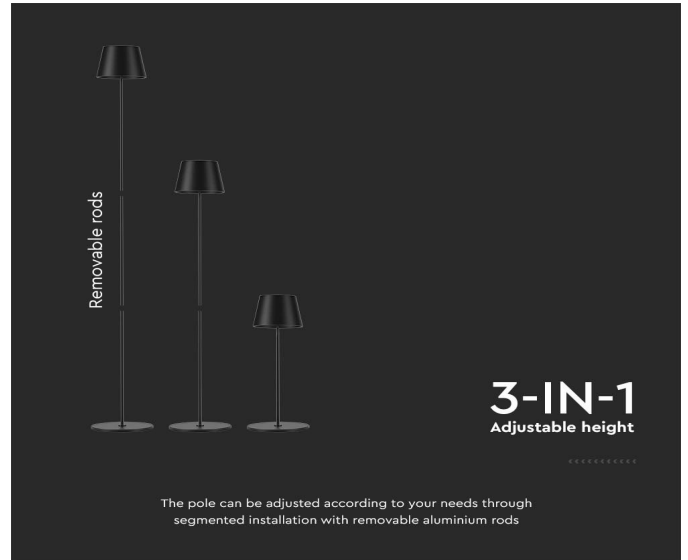

TECHNICAL INFORMATION

Watts:	4
Lumens:	300
Input Power:	DC:5V, 1A-2A
Unit Color:	White
Body Type:	Aluminium
LED Chip Type:	SMD
Dimmable:	Yes
Beam Angle:	180°
Color Temperature:	3000K
Dimension:	140x1300mm
Battery Type:	4400mAh
Charging Time:	6-8 Hours
Working Time:	6 Hours(Max)
Wire Length:	2m

LISTING DETAILS

Ean Code: 3800157698931

PACKAGING

Gross Weight (Kgs):	4.25
Unit CBM:	0.02068
Dimension:	140x1300mm

MASTER BOX PACKAGING

Box Qty:	4
Length (Box) mm:	440
Width (Box) mm:	245
Height (Box) mm:	170

ADJUSTABLE FLOOR LAMPS | LED LIGHTING

V-TAC's LED Lighting range includes lighting that fulfills the needs of various end-users and industries, offering efficient and innovative products that provide modern solutions at an affordable price. We are proud to also provide an extended multi-year warranty on our products, as well as detailed support.

FEATURES

- LED Floor Lamp with Touch Control
- Removable rods with 3IN1 adjustable height 500-900-1300mm
- Touch Dimming-Touch and hold to increase and decrease brightness
- Type C USB Charging point DC:5V, 1A-2A
- Strong and durable Aluminium body
- Elegant White color finish
- Ingress protection IP54
- Suitable for bedrooms, living rooms, offices etc.