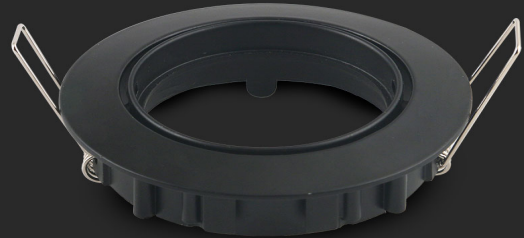

TECHNICAL INFORMATION

Shape:	Round
Input Power:	AC:220-240V, 50Hz
Unit Color:	Black
Body Type:	Zinc Alloy
Cutting Size:	74mm
Operation Temperature:	-20°C to +45°C
Dimmable:	No
Rated Load:	Max 35W
Dimension:	82x25mm

RECESSED FITTING GU10 | LED LIGHTING

V-TAC's LED Lighting range includes lighting that fulfills the needs of various end-users and industries, offering efficient and innovative products that provide modern solutions at an affordable price. We are proud to also provide extended multi-year warranty on our products, as well as detailed support.

One brand, endless solutions..

SKU: 8955 - 938

[View more details](#)

SPOTLIGHT FITTING

Compatible with any
standard **GU10** lamp.
*Lamps are not included

FEATURES

- Elegant Black colour finish
- Sturdy and durable Zinc Alloy build
- Compatible with GU10 Lamps (*Lamp not included)
- Suitable for Recessed installation
- Applications - Hotels, residential, restaurants, commercial lighting etc.