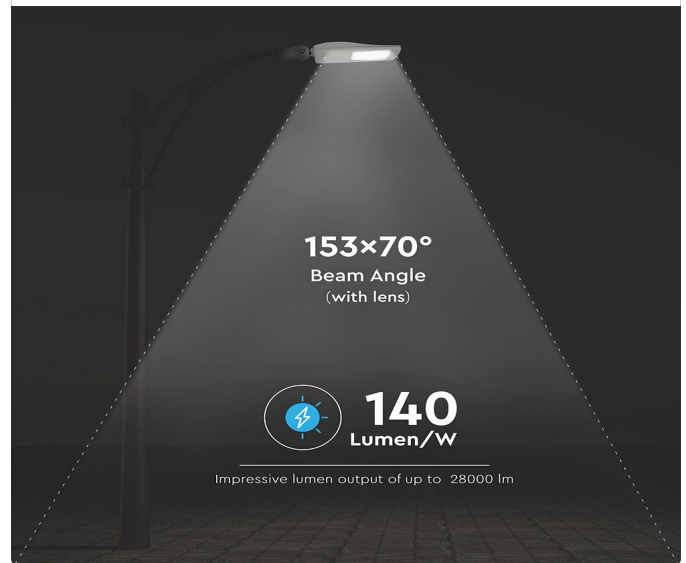

IP65
RATING

5 YEAR
WARRANTY

IK 08

140
Lumen/W

SAVE UP TO
85%
ENERGY

FEATURES

- Powerful LED light source with lumen efficiency of 140 LM/W
- Fitted with high efficiency Samsung LED Chips that offer up to 85% in energy savings
- Adjustable adaptor with mounting diameter of 60mm
- Designed with Inventronics driver
- Designed with Class II and Type III Lens with beam angle of 153x70°
- Suitable for industrial usage, warehouses, highways etc.

CE/EMC

CE/LVD

PACKAGING

Gross Weight (Kgs): 9

Unit CBM: 0.0387125

Dimension: 746.4x300x85mm

MASTER BOX PACKAGING

Box Qty: 1

Qty Per Pallet: 30

Length (Box) mm: 380

Width (Box) mm: 815

Height (Box) mm: 125

LISTING DETAILS

Commodity Code: 9405403990

EanCode: 3800157646079