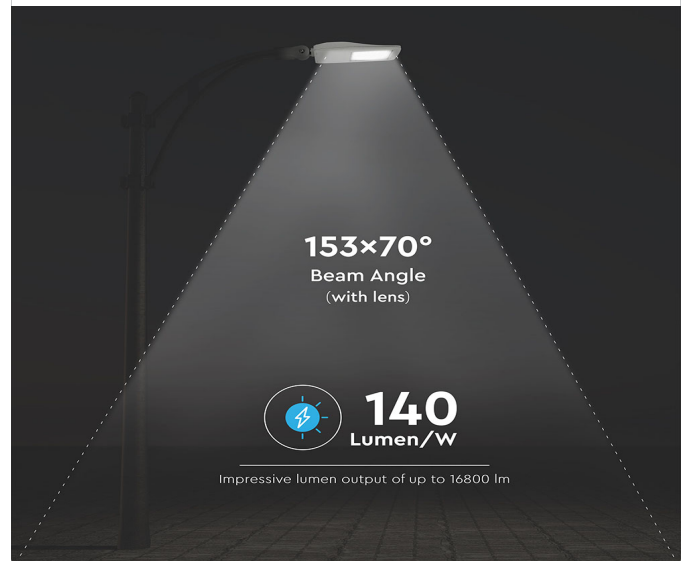

IP65
RATING

5 YEAR
WARRANTY

IK 08

140
Lumen/W

SAVE UP TO
85%
ENERGY

FEATURES

- Powerful LED light source with lumen efficiency of 140 LM/W
- Fitted with high efficiency Samsung LED Chips that offer up to 85% in energy savings
- Adjustable adaptor with mounting diameter of 60mm
- Designed with Inventronics driver
- Designed with Class II and Type III Lens with beam angle of 153x70°
- Suitable for industrial usage, warehouses, highways etc.

CE/EMC CE/LVD

PACKAGING

Gross Weight (Kgs): 6.4
Unit CBM: 0.033228
Dimension: 656.4x270x85mm

MASTER BOX PACKAGING

Box Qty: 2
Qty Per Pallet: 40
Length (Box) mm: 355
Width (Box) mm: 720
Height (Box) mm: 130

LISTING DETAILS

Commodity Code: 9405403990
EanCode: 3800157646048