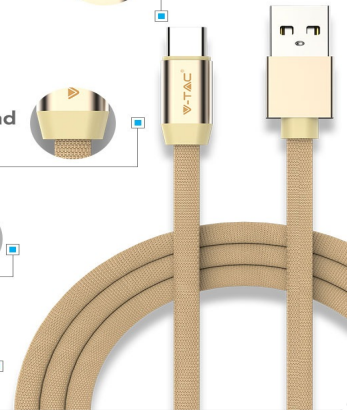

TECHNICAL INFORMATION

Type:	Type C
Unit Color:	Gold
Body Type:	Cotton Fabric
Input Current:	2.4a
Wire Length:	1m

FEATURES

- V-TAC's Ruby Series Data Cable, smooth finish with cotton fabric material.
- High speed transmission
- Fast Sync – Fast Charging (2.4A)
- Designed with highly durable copper plating interface, with efficient and ergonomic tip.
- Easy to plug & unplug.

RUBY TYPE C USB CABLES | LED LIGHTING

V-TAC's Digital Accessories range include USB cables, chargers and power banks with a range of connectors that cater to every type of electronic. Includes groundbreaking wireless technology and easy connectivity.

One brand, endless solutions..

SKU: 8499 - 1640

[View more details](#)

USB-A to USB-C Type
With Standard 1-Meter Cable

Long Bend
Life Span

High Quality
Braided Wire

Two-In-One
Charger & Data Cable

PACKAGING