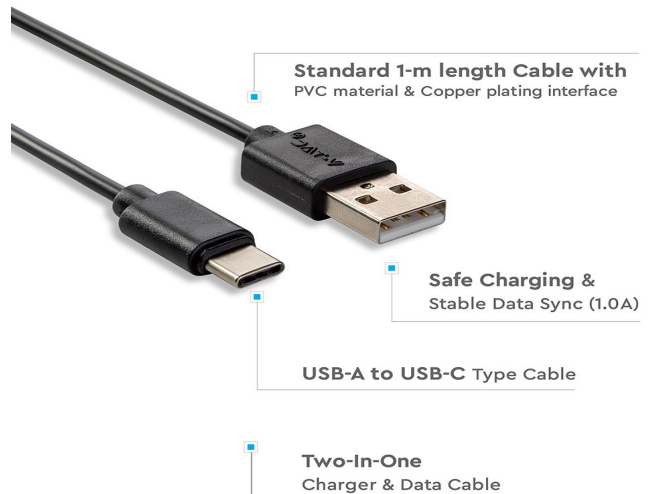

PEARL TYPE C USB CABLES | LED LIGHTING

V-TAC's Digital Accessories range include USB cables, chargers and power banks with a range of connectors that cater to every type of electronic. Includes groundbreaking wireless technology and easy connectivity.

One brand, endless solutions..

SKU: 8483 - 938

[View more details](#)