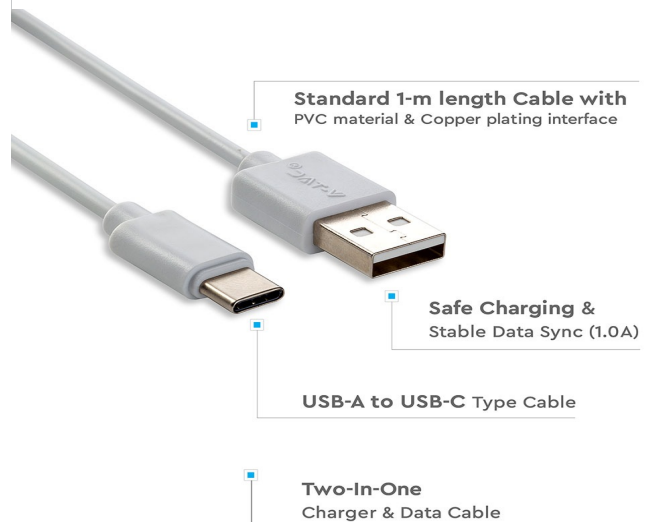

PEARL TYPE C USB CABLES | LED LIGHTING

V-TAC's Digital Accessories range include USB cables, chargers and power banks with a range of connectors that cater to every type of electronic. Includes groundbreaking wireless technology and easy connectivity.

One brand, endless solutions..

SKU: 8482 - 940

[View more details](#)