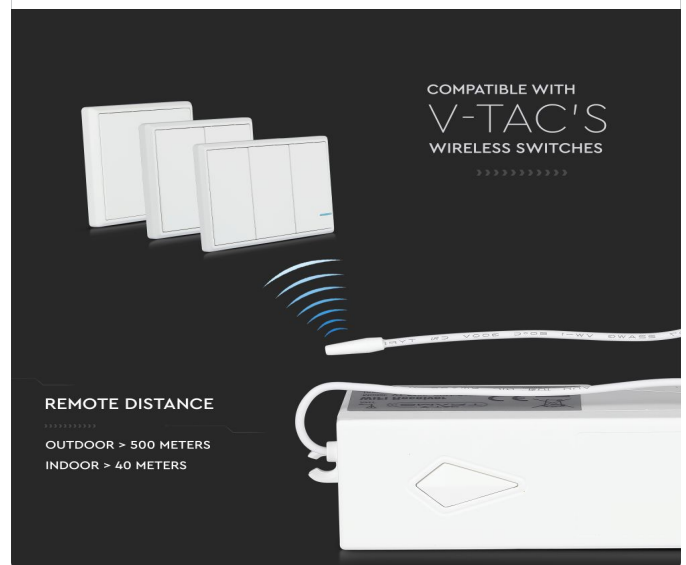

KINETIC WIFI RECEIVERS | LED LIGHTING

V-TAC's Electrical range includes innovative products designed to fulfil the requirements of today's consumers by delivering reliable performance. In addition to that, we provide extended multi-year warranty on our products, as well as detailed support.

One brand, endless solutions..

SKU: 8459 - 940

[View more details](#)