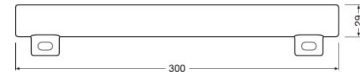

LEDinestra 25 200° 3.5 W/2700K S14d

Product code 4058075817753

	S14d
	300.0 mm
	29.0 mm
	–
W	3.50 W
lm	260 lm
	260 lm
	–
	260 lm
	–
cd	–
K	2700 K
COLOUR	Warm White
R_a	>80
t [h]	15000 h
	No
V	220...240 V
Hz	50...60 Hz