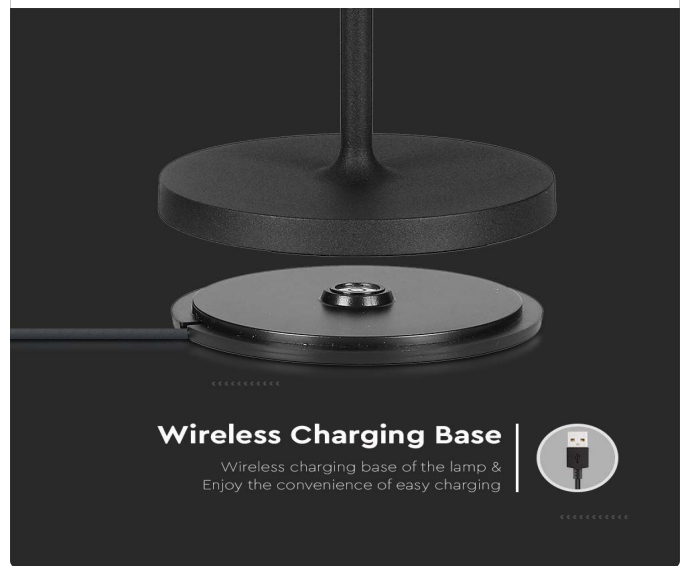

WIRELESS CHARGING LAMPS | LED LIGHTING

V-TAC's LED Lighting range includes lighting that fulfills the needs of various end-users and industries, offering efficient and innovative products that provide modern solutions at an affordable price. We are proud to also provide an extended multi-year warranty on our products, as well as detailed support.

One brand, endless solutions..

SKU: 7652 - 2 Black

[View more details](#)