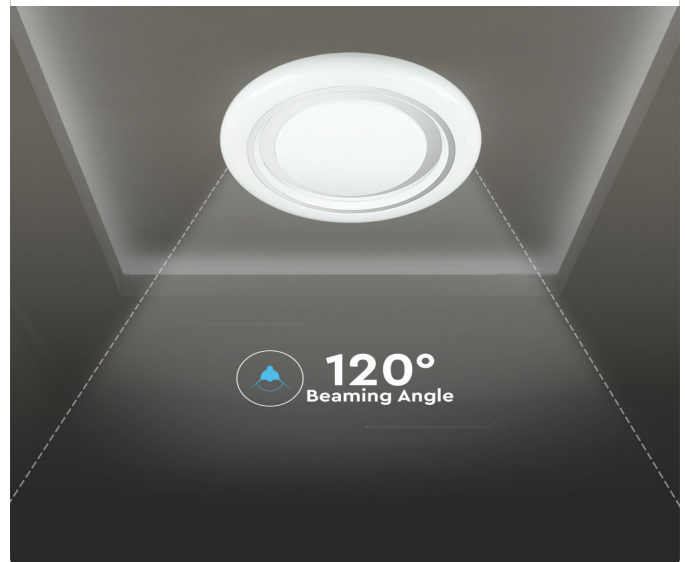

PACKAGING

Gross Weight (Kgs): 1.96
Unit CBM: 0.024481
Dimension: 480x75mm

MASTER BOX PACKAGING

Box Qty: 5
Length (Box) mm: 481
Width (Box) mm: 91

LISTING DETAILS

Commodity Code: 9405403990
Ean Code: 3800157656597