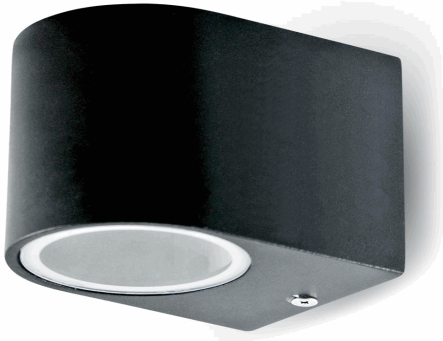

Outdoor Series

VT-7651

HIGHLIGHTS :

WATTS

35

LUMINOUS

NA

EQ. WATTS

NA

BEAM ANGLE

NA

Item No	: VT-7651
SKU Code	: 7508
Watts	: 35
Base / holder	: GU10
Voltage	: AC:220-240V/50HZ
Commercial type	: ROUND
CRI	: >80
Certification	: EMC,LVD,ROHS
IP Rating Protection Class	: IP44
Body type	: ALUMINUM
Dimmable	: No
Operation Temperature	: -20~50°C
EAN code	: 3800157617673
Unit size	: 92 x 68 x 80mm
Packing details	: 24
Unit cbm	: 0

PRODUCT FEATURES

- Perfect replacement for traditional fittings as they are more flexible & efficient
- Works perfectly in extreme temperatures from -20° to 50 without any adverse effects
- Specifically designed for Outdoor use
- IP65/67 Protection Rating to ensure safety
- Used for Gardens, Outdoor Residential Areas, Walkways & Passages, Driveways, Fountains, Lawns, Entrance, Patio or Terrace and similar environments