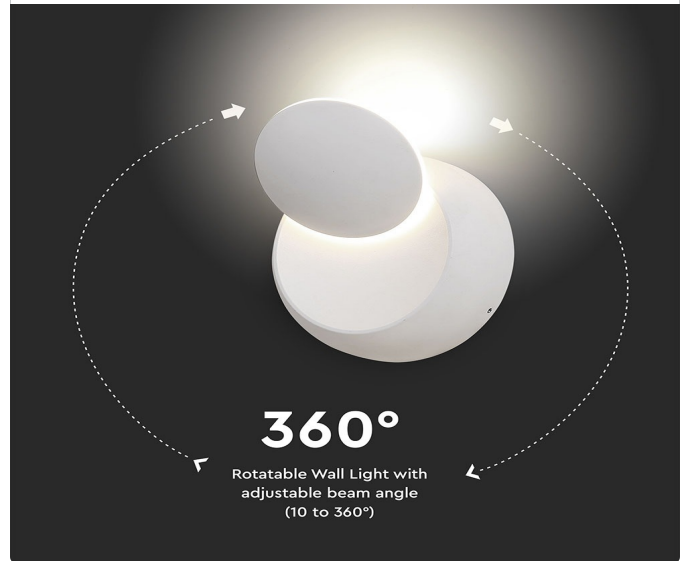

### TECHNICAL INFORMATION

Watts:	5
Lumens:	560
Shape:	Round
Input Power:	AC:110-240V, 50/60Hz
Long Life:	20,000 Hours
Unit Color:	White
Body Type:	Aluminium
PF:	>0.45
LED Chip Type:	SMD
CRI:	>80
Operation Temperature:	-25°C to +50°C
Dimmable:	No
Beam Angle:	360°
Color:	3000K
Dimension:	140x105x140mm

### FEATURES

- Rotatable Wall Light with adjustable beam angle: 10° to 360°
- Perfect choice of Interior lighting for fabulous aesthetics and appeal
- Easy to install and requires little maintenance
- Excellent heat dissipation
- Suitable for decor, restaurants, residential, facades etc.