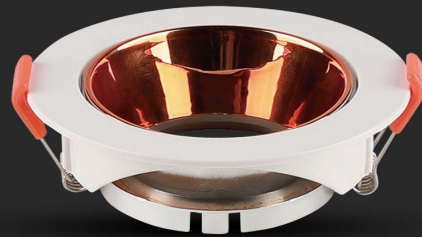

TECHNICAL INFORMATION

Shape:	Round
Unit Color:	White+Rose Gold
Body Type:	PC
Cutting Size:	72mm
Dimension:	85x40mm

RECESSED FITTING GU10 | LED LIGHTING

V-TAC's LED Lighting range includes lighting that fulfills the needs of various end-users and industries, offering efficient and innovative products that provide modern solutions at an affordable price. We are proud to also provide an extended multi-year warranty on our products, as well as detailed support.

One brand, endless solutions..

SKU: 6649 - 1127

[View more details](#)

SPOTLIGHT FITTING

Compatible with any standard **GU10** lamp.
**Lamps are not included*

FEATURES

- Elegant White+Rose Gold colour finish
- Sturdy and durable PC build
- Compatible with GU10 Lamps (*Lamp not included)
- Suitable for Recessed installation
- Applications - Hotels, residential, restaurants, commercial lighting etc.