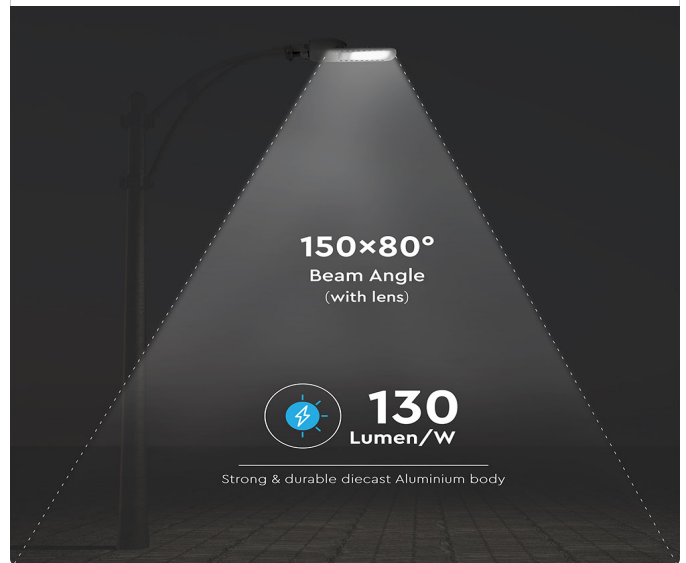

130 LUMENS STREETLIGHT | LED LIGHTING

V-TAC's LED Lighting range includes lighting that fulfills the needs of various end-users and industries, offering efficient and innovative products that provide modern solutions at an affordable price. We are proud to also provide extended multi-year warranty on our products, as well as detailed support.

One brand, endless solutions..

SKU: 543 - 1581 939

[View more details](#)

TECHNICAL INFORMATION

Watts:	160
Lumens:	20800
Input Power:	AC:176-265V, 50/60Hz
Long Life:	30,000 Hours
Unit Color:	Grey
Body Type:	Die-Cast Aluminium/ADC12
PF:	>0.9
LED Chip Type:	SMD 3030-Samsung Chip
CRI:	>70
Operation Temperature:	-20°C to +45°C
Dimmable:	No
Beam Angle:	150x80°
Color:	4000K
Dimension:	339x143x831mm
lumens per watt:	130
No. Of Led:	180

IP65
RATING

5 YEAR
WARRANTY

130
Lumen/W

SAVE UP TO
85%
ENERGY

FEATURES

- Powerful LED light source with lumen efficiency of 130 LM/W
- Includes surge protection grade of 10KV
- IK protection IK10
- Designed with Inventronics driver - 0-10V dimmable
- Designed with Type III M lens with beam angle of 150x80
- Suitable for streets, industrial facilities, cross roads and more