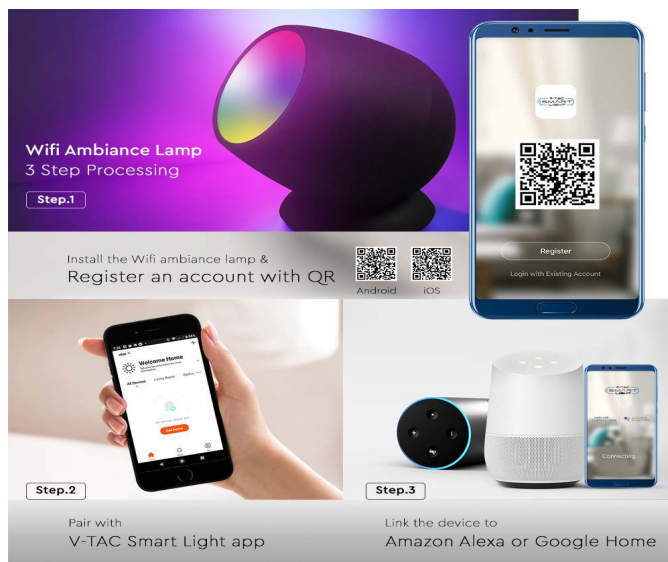

TECHNICAL INFORMATION

Watts:	2.2
Color Temperature:	RGB+3000K-6500K
Lumens:	210
Beam Angle:	Sphere 360°
Dimmable:	Yes
Input Power:	DC:5V, 50/60Hz
Input Current:	440mA
Long Life:	25,000 Hours
Body Type:	PC
Dimension:	85x102mm

LISTING DETAILS

Ean Code: 3800157690744

PACKAGING

Gross Weight (Kgs):	0.25
Unit CBM:	0.00128
Dimension:	85x102mm

MASTER BOX PACKAGING

Box Qty:	50
Qty Per Pallet:	1200

SMART AMBIANCE LAMP | LED LIGHTING

WiFi-supported home solutions to convert any device into a smart device, and ultimately convert any home into a smart home. Have a systematic, unified control on all your smart devices through the official V-TAC app, Amazon Alexa, and Google Home.

FEATURES

- Wifi enabled Smart Ambiance Lamp RGB+Color Change+Dimmable
- Can be controlled via V-TAC Smart Light app or Alexa and Google Home
- Input: DC5V/2A, 50/60Hz
- Wifi frequency 2.4GHz + Bluetooth
- Working humidity 80%RH
- Protocol: IEEE 802.11b/g/n
- ABC+PC built with Type C USB
- Supports Android 4.4 or newer & IOS 8.0 or newer