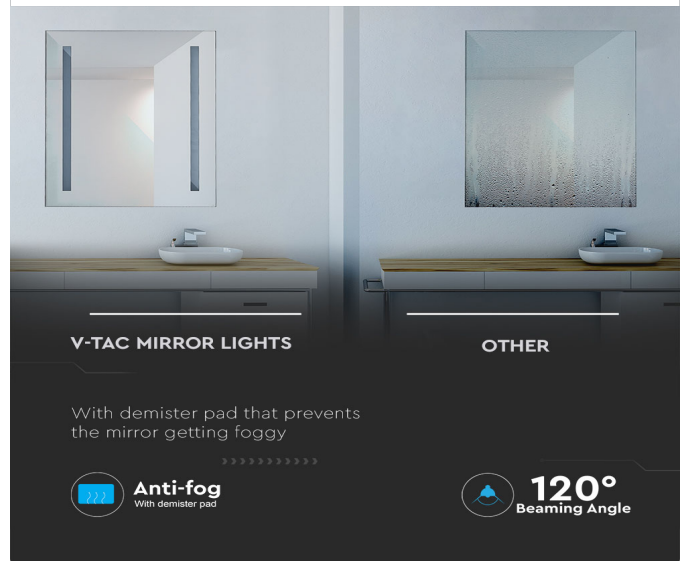

PACKAGING

Gross Weight (Kgs): 5.7
Unit CBM: 0.03409175
Dimension: 390x35x500mm

MASTER BOX PACKAGING

Box Qty: 1
Qty Per Pallet: 33
Length (Box) mm: 490
Width (Box) mm: 605

LISTING DETAILS

Commodity Code: 9405403990
EanCode: 3800157654982