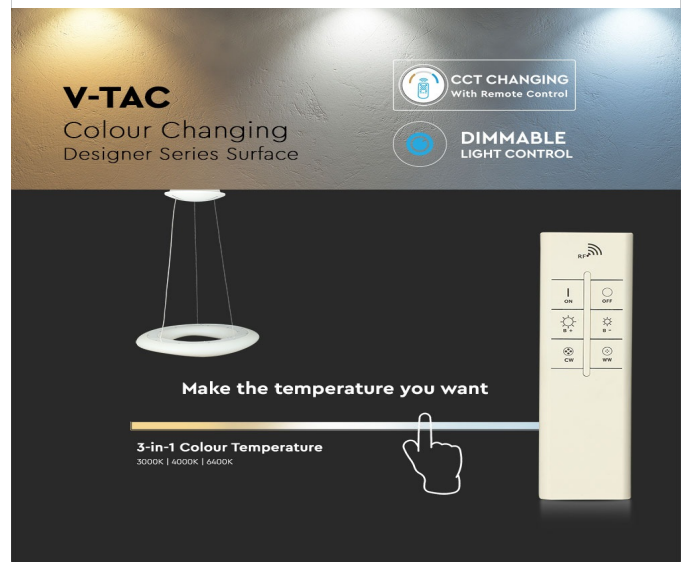

COLOR CHANGING REMOTE CONTROL | LED LIGHTING

V-TAC's Decorative Lighting range is abundant with elegant and classy luminaries and fittings that provide customers with the ability to spruce up any location with limitless combinations of designs. Our lighting fixtures come with extended multi-year warranty, as well as unmatched support and quality.

One brand, endless solutions..

SKU: 3960 - 1575 940

[View more details](#)