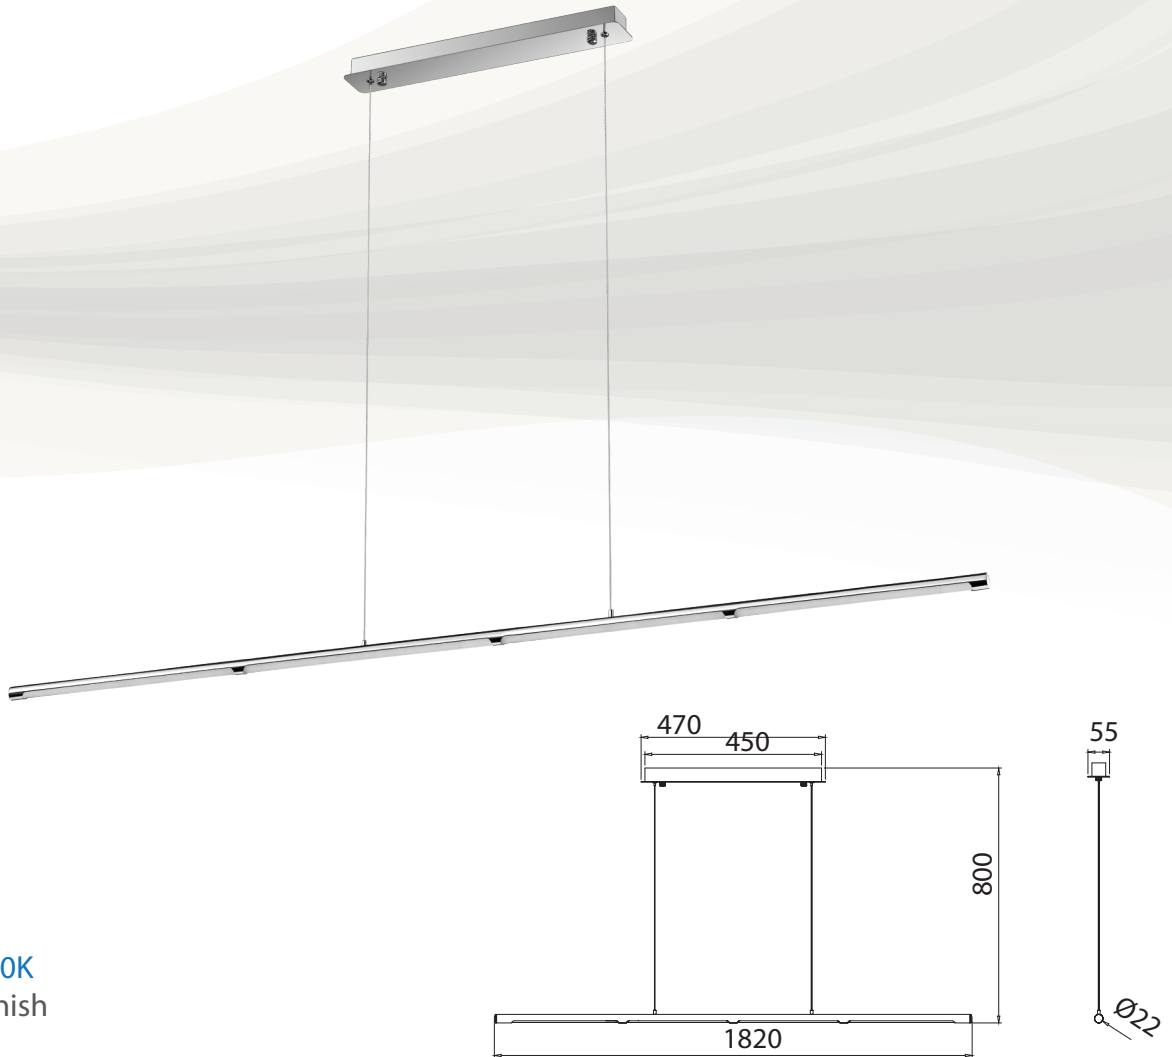

## DESIGNER SLEEK SERIES

**VT-7036**  
 Color - 4000K  
 Chrome Finish  
 SKU 3892

Model No.	VT-7036
Watt:	36W
Eq Watts	200W
Lumen	2700
Beam Angle	120
Input Voltage	220-240V,50Hz
Material	Stainless Steel + Metal + PMMA
No. Of LED	180pcs
CRI	>80
PF	>0.8

### Product features :

- Sleek & Stylish
- Easy to install
- Built in LED
- Input voltage required of 220-240V
- Suitable for residential lighting, hotels, restaurants, commercial lighting and similar environments