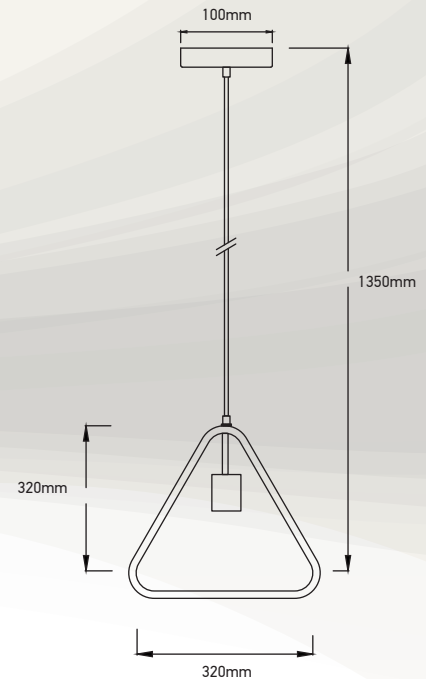

GEOMETRIC SERIES

VT-7321

Champagne Gold
SKU 3837

Model No.	VT-7321
Max.Watt:	60W
Input Voltage:	AC 220-240V,50Hz
Holder:	E27
Material:	Metal
Wire Length:	1 MTR
Size:	320 x 320 x 1350mm
EAN Code:	3800157616720

Product features :

- Stylish metallic series available in different geometrical shapes in champagne gold & matt black colors.
- Easy to install.
- Suitable for E27 base, up to 60W applicable.
- Input voltage required of 220-240V.
- Suitable for residential lighting, hotels, restaurants, office, commercial lighting and similar environments.