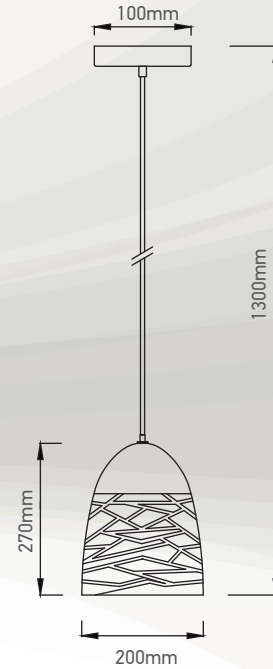

**MESH METAL SERIES**

**VT-7200**  
Matt Grey  
SKU 3822

Model No.	VT-7200
Max.Watt:	60W
Input Voltage:	AC 220-240V,50Hz
Holder:	E27
Material:	Metal
Wire Length:	1 MTR
Size:	Ø200 x 270 x 1300mm
EAN Code:	3800157616577

Product features :

- Metal series available in stylish mesh design in three classic colors.
- Easy to install.
- Suitable for E27 base, up to 60W applicable.
- Input voltage required of 220-240V.
- Suitable for residential lighting, hotels, restaurants, office, commercial lighting and similar environments.