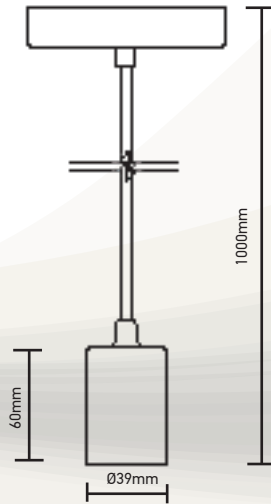

### VT-7338

Model No.	VT-7338
Max.Watt:	60W
Input Voltage:	AC 220-240V,50Hz
Holder:	E27
Material:	Iron with Aluminium electroplating
Wire Length:	1 MTR
Size:	Ø39 x 60 x 1000mm

#### Product Features:

1. Stylish Chrome/ Rose Gold holders available with vibrant color threads.
2. Easy to Install
3. Suitable for E27 base.

White  
SKU 3755  
EAN Code:  
3800157611282

Black  
SKU 3782  
EAN Code:  
3800157611558