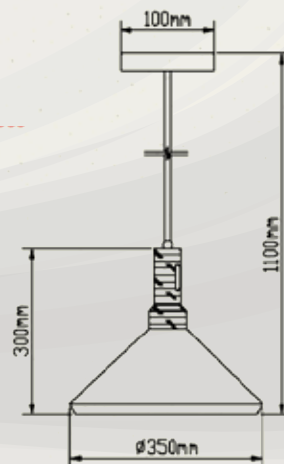

### VT-7535

Black  
SKU 3764

Model No.	VT-7535
Max.Watt:	60W
Input Voltage:	AC 220-240V,50Hz
Holder:	E27
Material:	Iron + Wooden Top
Wire Length:	1 MTR
Size:	350 x 300x 1100mm
EAN Code:	3800157611374