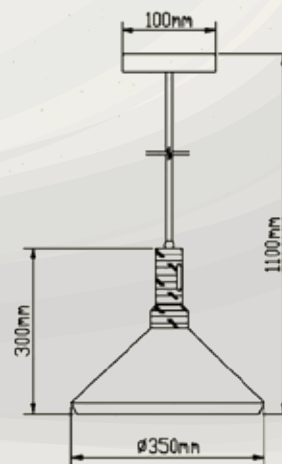

MODERN WOODEN TOP SERIES

VT-7535

White
SKU 3763

Model No.	VT-7535
Max.Watt:	60W
Input Voltage:	AC 220-240V,50Hz
Holder:	E27
Material:	Iron + Wooden Top
Wire Length:	1 MTR
Size:	350 x 300x 1100mm
EAN Code:	3800157611367

Product features :

- Modern wooden top series available in different designs of black & white.
- Easy to install.
- Suitable for E27 base, up to 60W applicable.
- Input voltage required of 220-240V.
- Suitable for residential lighting, hotels, restaurants, office commercial lighting and similar environments.