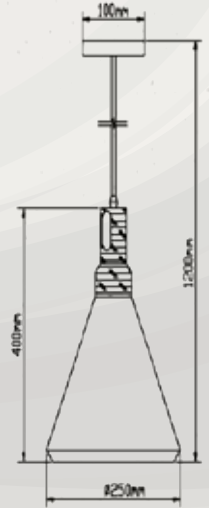

MODERN WOODEN TOP SERIES

VT-7525

White

SKU 3761

Model No.	VT-7525
Max.Watt:	60W
Input Voltage:	AC 220-240V,50Hz
Holder:	E27
Material:	Iron + Wooden Top
Wire Length:	1 MTR
Size:	250 x 400x 1200mm
EAN Code:	3800157611343

Product features :

- Modern wooden top series available in different designs of black & white.
- Easy to install.
- Suitable for E27 base, up to 60W applicable.
- Input voltage required of 220-240V.
- Suitable for residential lighting, hotels, restaurants, office commercial lighting and similar environments.