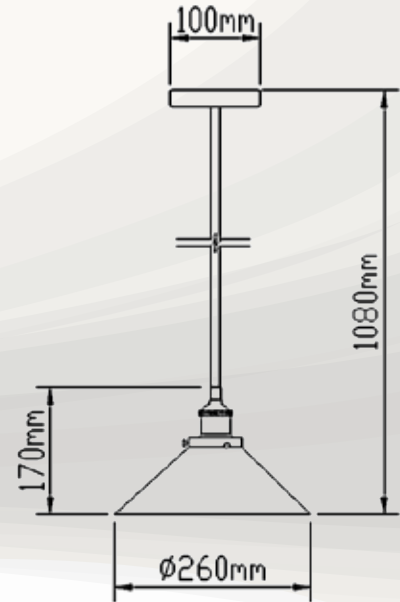

MODERN WOODEN TOP SERIES

VT-7425

Black

SKU 3757

Model No.	VT-7425
Max.Watt:	60W
Input Voltage:	AC 220-240V,50Hz
Holder:	E27
Material:	Aluminium + Wooden Top
Wire Length:	1 MTR
Size:	260 x 170x 1080mm
EAN Code:	3800157611305

Product features :

- Modern wooden top series available in different designs of black and white colors.
- Easy to install.
- Suitable for E27 base, up to 60W applicable.
- Input voltage required of 220-240V
- Suitable for residential lighting , hotels, restaurants, office, commercial lighting and similar environments.