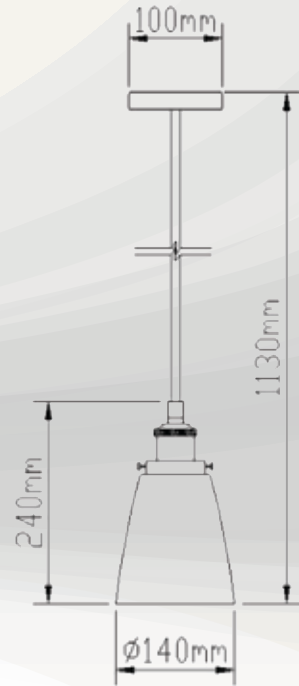

**GLASS WITH METAL SERIES**

**VT-7140**

Transparent Glass  
 SKU 3735

Model No.	VT-7140
Max.Watt:	60W
Input Voltage:	AC 220-240V,50Hz
Holder:	E27
Material:	Glass + Metal
Wire Length:	1 MTR
Size:	140 x 240 x1130mm
EAN Code:	3800157611084

**Product features :**

- Stylish glass with metal series available in differnt designs and colours.
- Easy to install.
- Suitable for E27 base, up to 60W applicable.
- Input voltage required of 220-240V.
- Suitable for residential lighting, hotels, restaurants, office, commercial lighting and similar environments.