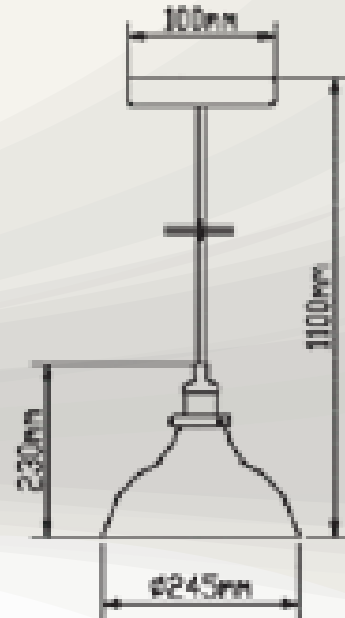

**GLASS WITH METAL SERIES**

**VT-7210**

Amber Glass  
SKU 3730

Model No.	VT-7210
Max.Watt:	60W
Input Voltage:	AC 220-240V,50Hz
Holder:	E27
Material:	Glass + Metal
Wire Length:	1 MTR
Size:	Ø245 x 230 x 1100mm
EAN Code:	3800157611039

Product features :

- Stylish glass series available in different colors & designs.
- Easy to install.
- Suitable for E27 base, up to 60W applicable.
- Input voltage required of 220-240V.
- Suitable for residential lighting, hotels, restaurants, office, commercial lighting and similar environments.