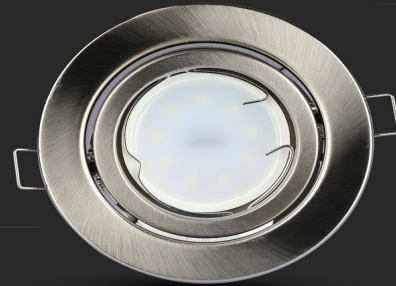

TECHNICAL INFORMATION

Shape:	Round
Unit Color:	Satin Nickle
Body Type:	Ferrum
Cutting Size:	74mm
Dimension:	Ø99x30.8mm

RECESSED FITTING GU10

V-TAC's LED Lighting range includes lighting that fulfills the needs of various end-users and industries, offering efficient and innovative products that provide modern solutions at an affordable price. We are proud to also provide extended multi-year warranty on our products, as well as detailed support.

One brand, endless solutions..

SKU: 3470 - 2555

[View more details](#)

FITTING-ROUND

GU10

Compatible with any standard **GU10** lamp.
*Lamps are not included

FEATURES

- Elegant Satin Nickle colour finish
- Sturdy and durable Ferrum build
- Compatible with GU10 Lamps (*Lamp not included)
- Suitable for Recessed installation
- Applications - Hotels, residential, restaurants, commercial lighting etc.