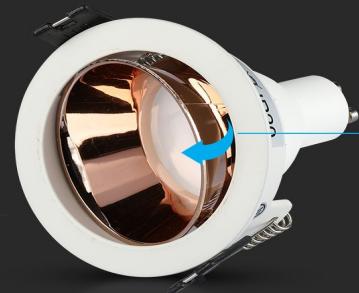

TECHNICAL INFORMATION

Shape:	Round
Unit Color:	White+Rose Gold
Body Type:	Aluminium + PC
Cutting Size:	72mm
Dimension:	79x32mm

RECESSED FITTING GU10

V-TAC's LED Lighting range includes lighting that fulfills the needs of various end-users and industries, offering efficient and innovative products that provide modern solutions at an affordable price. We are proud to also provide extended multi-year warranty on our products, as well as detailed support.

One brand, endless solutions..

SKU: 3155 - 1127

[View more details](#)

FITTING-ROUND

GU10

Compatible with any standard **GU10** lamp.
*Lamps are not included

ADJUSTABLE

FEATURES

- Elegant White+Rose Gold colour finish
- Sturdy and durable Aluminium + PC build
- Compatible with Lamps (*Lamp not included)
- Suitable for Recessed installation
- Applications - Hotels, residential, restaurants, commercial lighting etc.