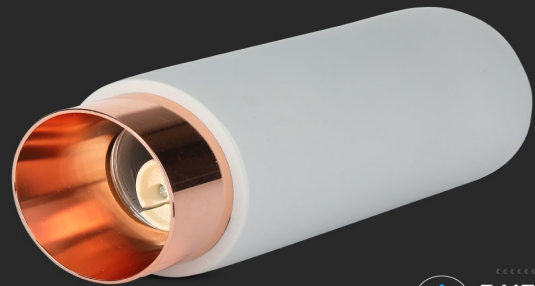

TECHNICAL INFORMATION

Shape:	Round
Input Power:	AC:220-240V, 50/60Hz
Unit Color:	Grey+Matt Rose Gold
Body Type:	Gypsum with Metal
Rated Load:	Max 35W
Dimension:	Ø200x80mm

SURFACE FITTINGS GU10

V-TAC's LED Lighting range includes lighting that fulfills the needs of various end-users and industries, offering efficient and innovative products that provide modern solutions at an affordable price. We are proud to also provide extended multi-year warranty on our products, as well as detailed support.

One brand, endless solutions..

SKU: 3137 - 1674

[View more details](#)

COLOR: GREY+
MATT ROSE GOLD

5 YEAR
WARRANTY

GYPSUM WITH METAL
BODY

IP20
RATING

5 YEAR
WARRANTY

FEATURES

- Elegant Grey+Matt Rose Gold colour finish
- Sturdy and durable Gypsum with Metal build
- Compatible with GU10 Lamps (*Lamp not included)
- Suitable for Surfaced installation
- Applications - Hotels, residential, restaurants, commercial lighting etc.