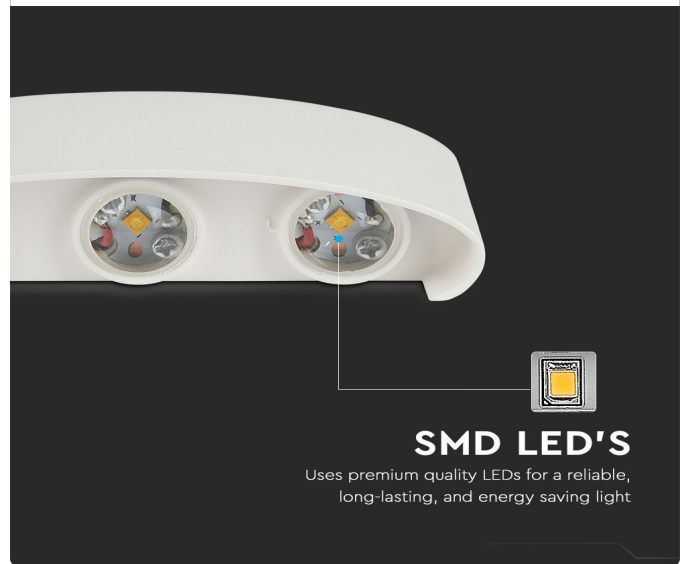

### SEMI OVAL BRIDGELUX | LED LIGHTING

V-TAC's LED Lighting range includes lighting that fulfills the needs of various end-users and industries, offering efficient and innovative products that provide modern solutions at an affordable price. We are proud to also provide an extended multi-year warranty on our products, as well as detailed support.

*One brand, endless solutions..*

SKU: 218613 - 5 White

[View more details](#)

### TECHNICAL INFORMATION

Watts:	5
Lumens:	630
Input Power:	AC:220-240V,50Hz
Long Life:	20,000 Hours
Unit Color:	White
Body Type:	Aluminium
LED Chip Type:	SMD
CRI:	>80
Dimmable:	No
Beam Angle:	150°
Color Temperature:	3000K
Dimension:	170x40x80mm