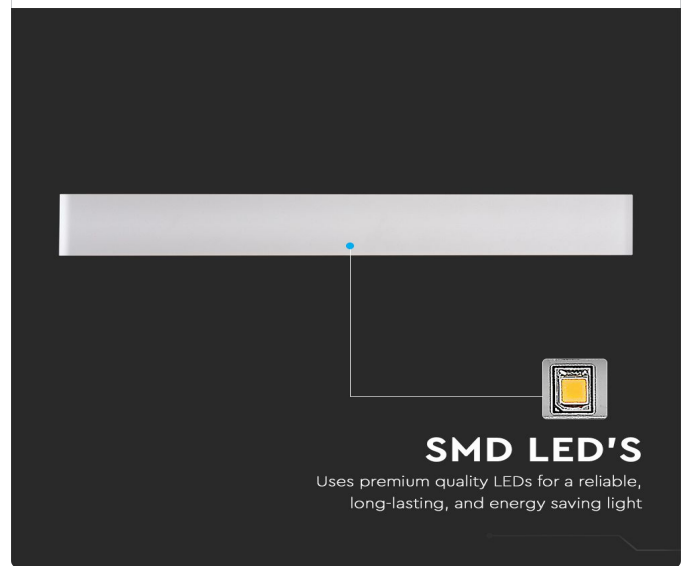

### MODERN WALL LIGHTS | LED LIGHTING

V-TAC's LED Lighting range includes lighting that fulfills the needs of various end-users and industries, offering efficient and innovative products that provide modern solutions at an affordable price. We are proud to also provide an extended multi-year warranty on our products, as well as detailed support.

### TECHNICAL INFORMATION

Watts:	17
Lumens:	2470
Input Power:	AC:220-240V,50/60Hz
Long Life:	20,000 Hours
Unit Color:	White
Body Type:	Aluminium
LED Chip Type:	SMD
CRI:	>80
Dimmable:	No
Beam Angle:	150°
Color Temperature:	4000K
Dimension:	610x90x35mm

### FEATURES

- Perfect choice of Interior lighting for fabulous aesthetics and appeal
- Efficient LED driver and intruded heat sink for longer lifespan
- Robust Aluminium build for efficient heat dissipation
- Suitable for decor, restaurants, residential, facades etc.