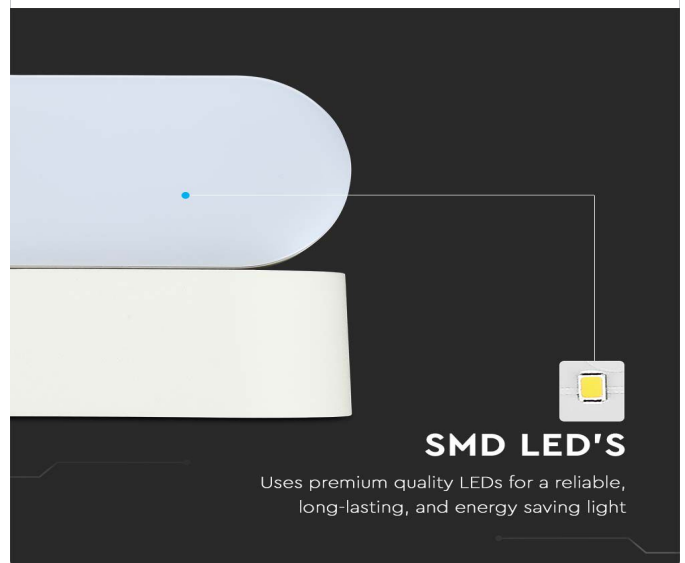

### TECHNICAL INFORMATION

Watts:	5
Lumens:	800
Input Power:	AC:220-240V,50Hz
Long Life:	20,000 Hours
Unit Color:	White
Body Type:	Aluminium
LED Chip Type:	SMD
CRI:	>80
Dimmable:	No
Beam Angle:	350°
Color Temperature:	4000K
Dimension:	115x100x50mm

### FEATURES

- Well-designed 360° rotatable wall light
- Fitted with high quality LEDs for better reliability
- Efficient LED driver and intruded heat sink for longer lifespan
- Suitable for decor, restaurants, residential, facades etc.