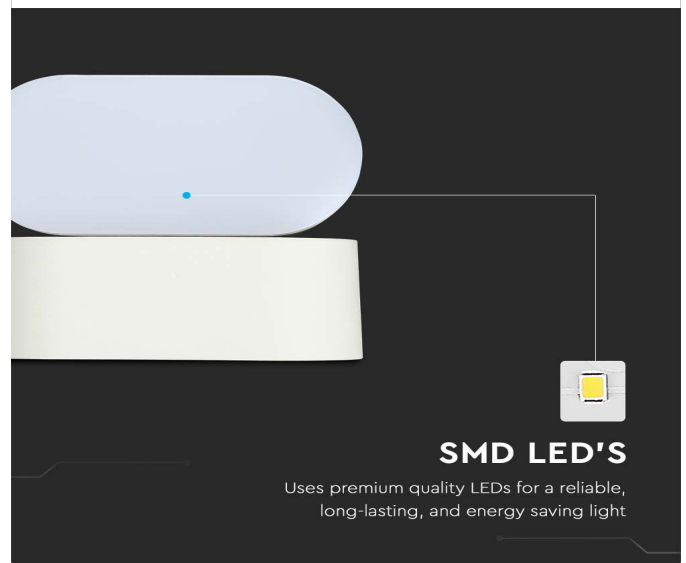

TECHNICAL INFORMATION

Watts:	5
Lumens:	722
Input Power:	AC:220-240V,50Hz
Long Life:	20,000 Hours
Unit Color:	White
Body Type:	Aluminium
LED Chip Type:	SMD
CRI:	>80
Dimmable:	No
Beam Angle:	350°
Color Temperature:	3000K
Dimension:	115x50x100mm

SINGLE HEAD ROTATABLE | LED LIGHTING

V-TAC's LED Lighting range includes lighting that fulfills the needs of various end-users and industries, offering efficient and innovative products that provide modern solutions at an affordable price. We are proud to also provide an extended multi-year warranty on our products, as well as detailed support.

One brand, endless solutions..

SKU: 218286 - 5 White

[View more details](#)

FEATURES

- Well-designed 360° rotatable wall light
- Fitted with high quality LEDs for better reliability
- Efficient LED driver and intruded heat sink for longer lifespan
- Suitable for decor, restaurants, residential, facades etc.