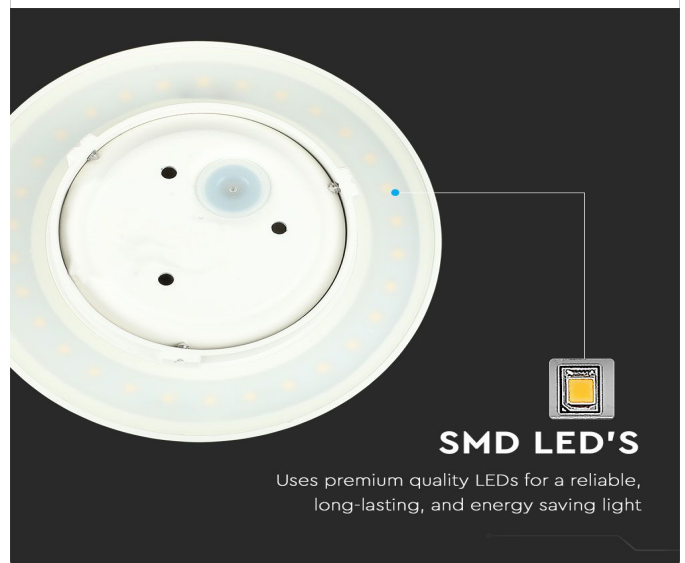

TECHNICAL INFORMATION

Watts:	8
Lumens:	1280
Shape:	Round
Input Power:	AC:220-240V, 50/60Hz
Long Life:	20,000 Hours
Unit Color:	White
Body Type:	Aluminium
PF:	>0.5
LED Chip Type:	SMD
CRI:	>80
Operation Temperature:	-25°C to +50°C
Beam Angle:	360°
Color Temperature:	4000K
Dimension:	180x40mm

FEATURES

- Splendid designs made of high endurance Aluminium material
- Ingress protection: {ip_rating}
- Excellent heat dissipation
- Fitted with high quality SMD chips for better reliability and longer lifespan
- Perfect lighting option for landscapes, gardens, patios etc.

One brand, endless solutions..

SKU: 217527 - 8 White

[View more details](#)

SMD LED'S

Uses premium quality LEDs for a reliable, long-lasting, and energy saving light

PACKAGING

Gross Weight (Kgs):	0.94
Unit CBM:	0.0021
Dimension:	180x40mm