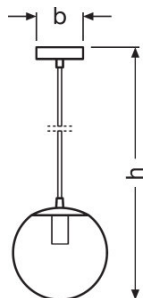

TECHNICAL DATA

Electrical data

Operating mode	Mains voltage
Nominal voltage	220...240 V
Mains frequency	50/60 Hz

Dimensions & weight

Width	100.0 mm
Diameter	200.0 mm
Height	1460 mm
Product weight	800.00 g